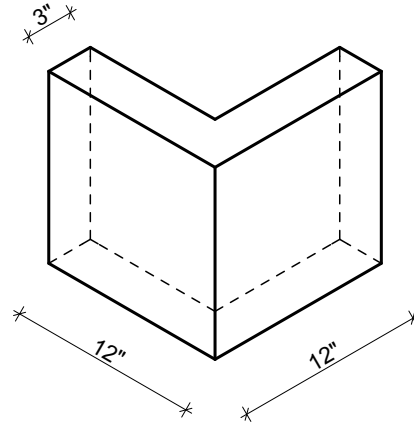

Mohan's Precast USA, Inc.

Side view

Isometric view

Front view

Qty: _____
 Left Return: _____
 Right Return: _____
 Straight: _____

(Color may vary)

(Standard length 48")

Product ID: QN-12-12 Straight Edge