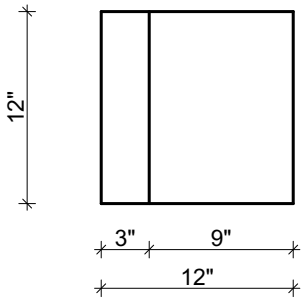

Mohan's Precast USA, Inc.

Side view

Isometric view

Front view

Qty: _____
 Left Return: _____
 Right Return: _____
 Straight: _____

(Color may vary)

(Standard length 48")

Product ID: QN-12-12 Straight Edge