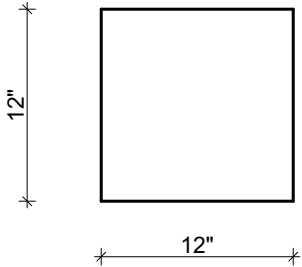

Mohan's Precast USA, Inc.

Side view

Isometric view

Front view

Qty: _____
 Left Return: _____
 Right Return: _____
 Straight: _____

(Color may vary)

(Standard length 48")

Product ID: QN-12-12 Straight Edge