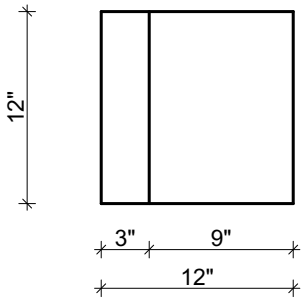

Mohan's Precast USA, Inc.

Side view

Isometric view

Front view

Qty:
 Left Return: _____
 Right Return: _____
 Straight: _____

(Color may vary)

(Standard length 48")

Product ID: QN-12-16 Straight Edge