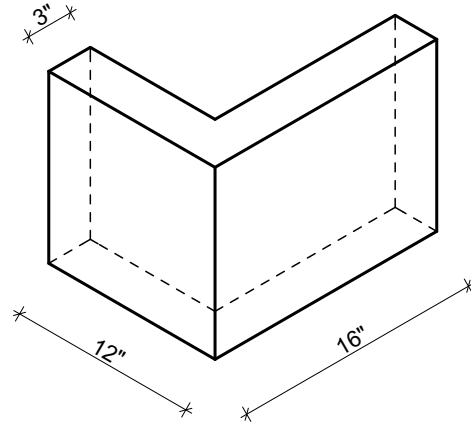

Mohan's Precast USA, Inc.

Side view

Isometric view

Front view

Qty:
 Left Return: _____
 Right Return: _____
 Straight: _____

(Color may vary)

(Standard length 48")

Product ID: QN-12-16 Straight Edge