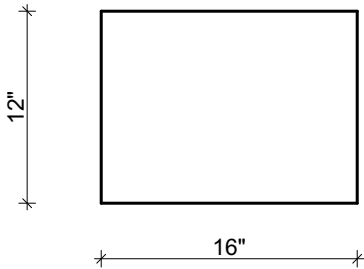

Mohan's Precast USA, Inc.

Side view

Isometric view

Front view

Qty:
 Left Return: _____
 Right Return: _____
 Straight: _____

(Color may vary)

(Standard length 48")

Product ID: QN-12-16 Straight Edge