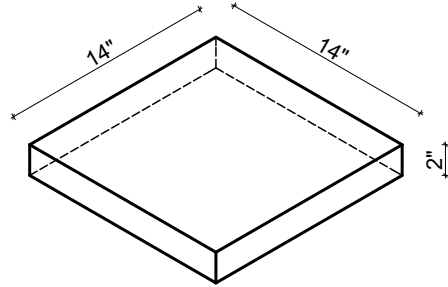

Mohan's Precast USA, Inc.

Side view

Isometric view

Front view

Qty: _____
 Left Return: _____
 Right Return: _____
 Straight: _____

(Color may vary)

(Standard length 48")

Product ID: PC-SQ-14142