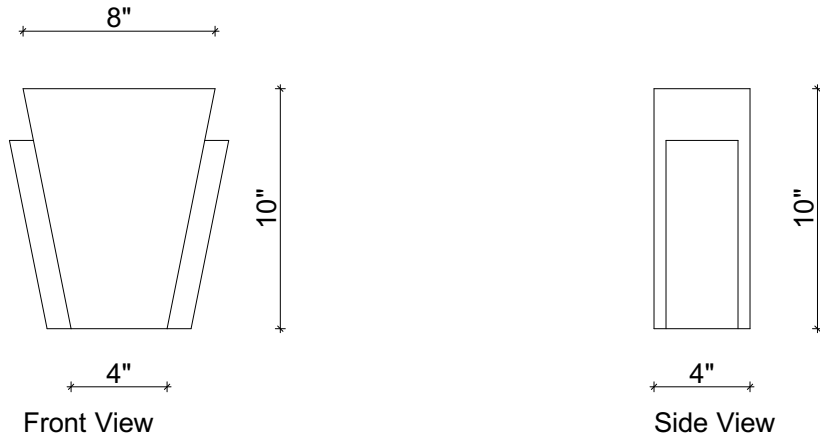

Mohan's Precast USA, Inc.