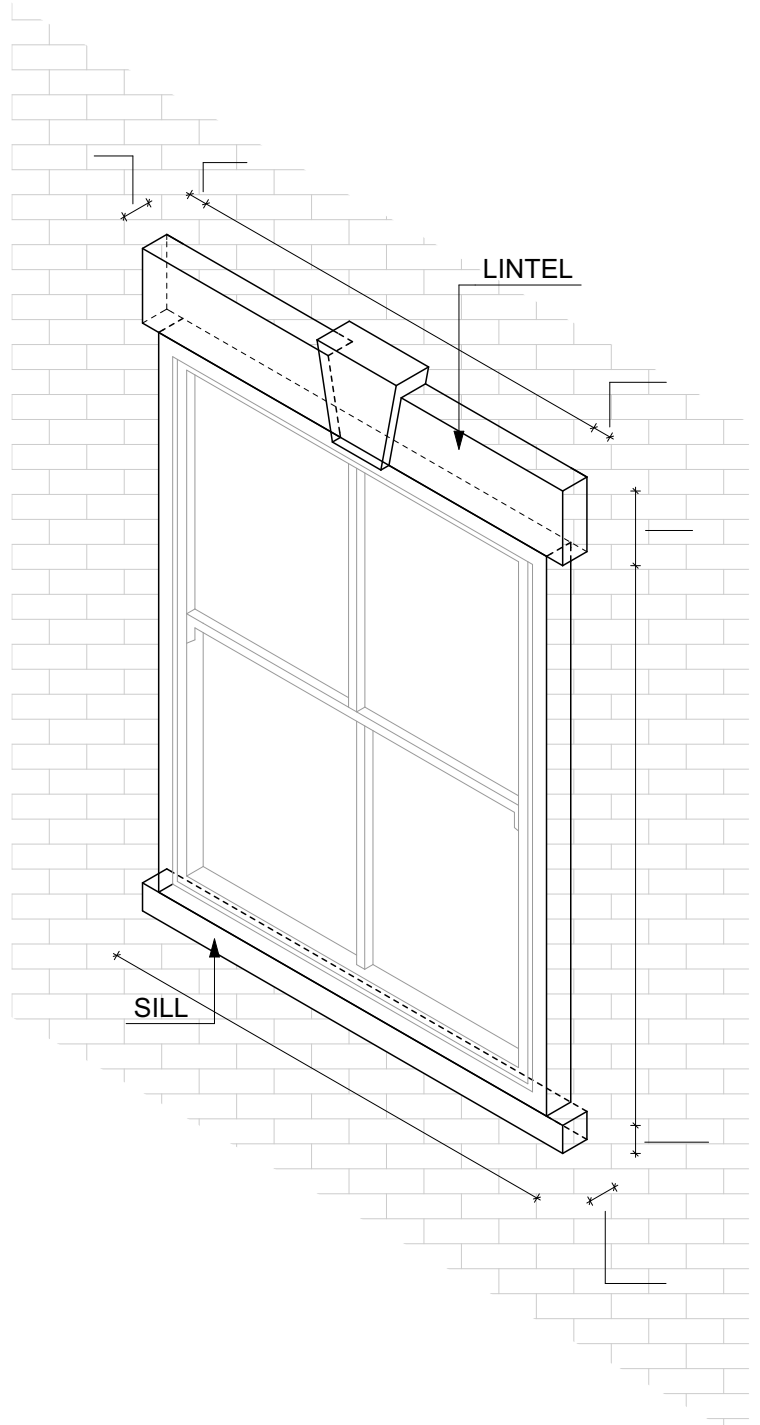

Mohan's Precast USA, Inc.

Qty:

(Color may vary)

(Standard length 48")

Product ID: LN-KY-CUS

Date:

Client:

Project:

Approved by:

Color: White
 Buff
 Gray
 Custom

Texture: Smooth
 Light Etch
 Heavy Etch

Precast
 Cast Stone
 Limestone