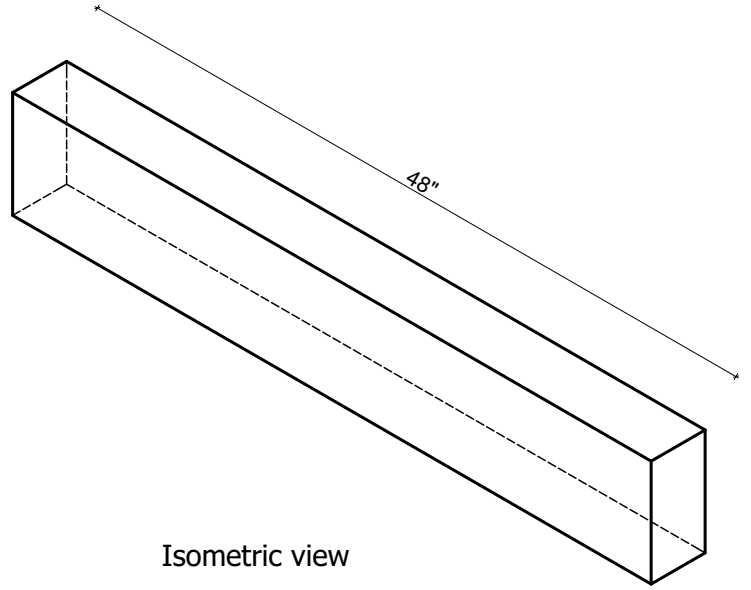

# Mohan's Precast USA, Inc.

Side view

Isometric view

Front view

Qty:  
 Left Return: \_\_\_\_\_  
 Right Return: \_\_\_\_\_  
 Straight: \_\_\_\_\_

(Color may vary)

(Standard length 48")

Product ID: BN-8-4