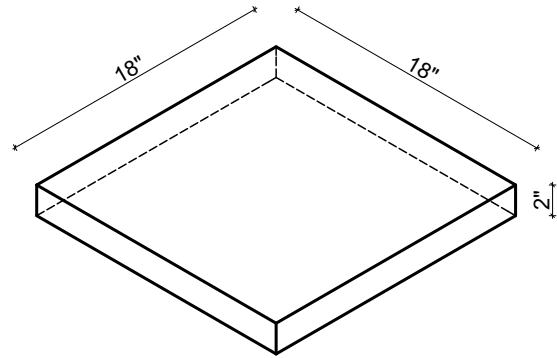

Mohan's Precast USA, Inc.

Side view

Isometric view

Front view

Qty: _____
 Left Return: _____
 Right Return: _____
 Straight: _____

(Color may vary)

(Standard length 48")

Product ID: PC-SQ-18182