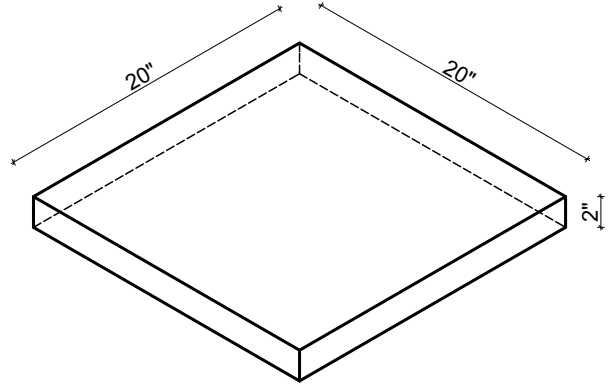

Mohan's Precast USA, Inc.

Side view

Isometric view

Front view

Qty:
 Left Return: _____
 Right Return: _____
 Straight: _____

(Color may vary)

(Standard length 48")

Product ID: PC-SQ-20202