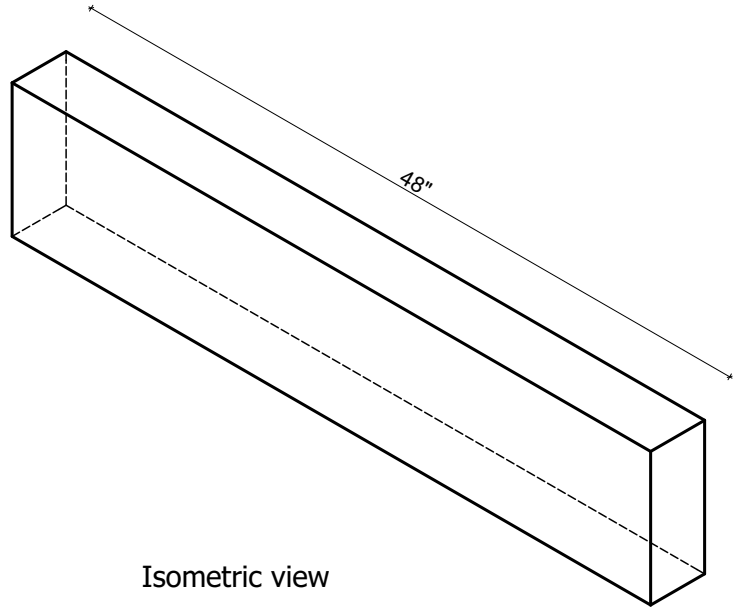

# Mohan's Precast USA, Inc.

Side view

Isometric view

Front view

Qty: \_\_\_\_\_  
 Left Return: \_\_\_\_\_  
 Right Return: \_\_\_\_\_  
 Straight: \_\_\_\_\_

(Color may vary)

(Standard length 48")

Product ID: BN-10-4