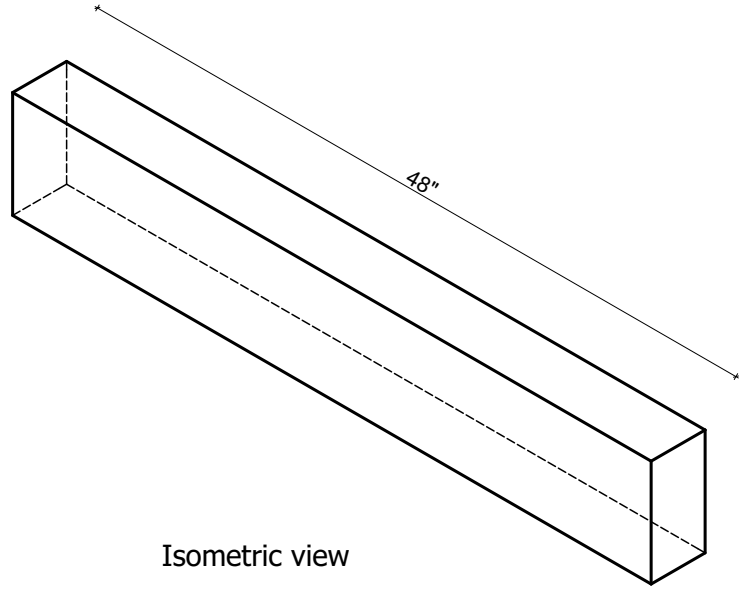

Mohan's Precast USA, Inc.

Side view

Isometric view

Front view

Qty:
 Left Return: _____
 Right Return: _____
 Straight: _____

(Color may vary)

(Standard length 48")

Product ID: BN-BN-5-2