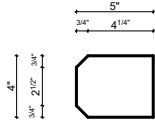

# Mohan's Precast USA, Inc.

Side view

Isometric view

Front view

Qty: \_\_\_\_\_  
 Left Return: \_\_\_\_\_  
 Right Return: \_\_\_\_\_  
 Straight: \_\_\_\_\_

(Color may vary)

(Standard length 48")

Product ID: BN-CH-5-4