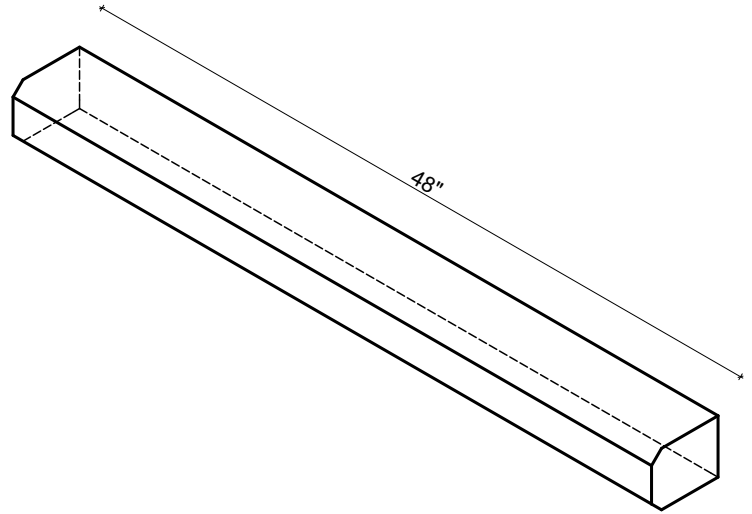

# Mohan's Precast USA, Inc.

Side view

Isometric view

Front view

Qty: \_\_\_\_\_  
 Left Return: \_\_\_\_\_  
 Right Return: \_\_\_\_\_  
 Straight: \_\_\_\_\_

(Color may vary)

(Standard length 48")

Product ID: BN-CH-5-4