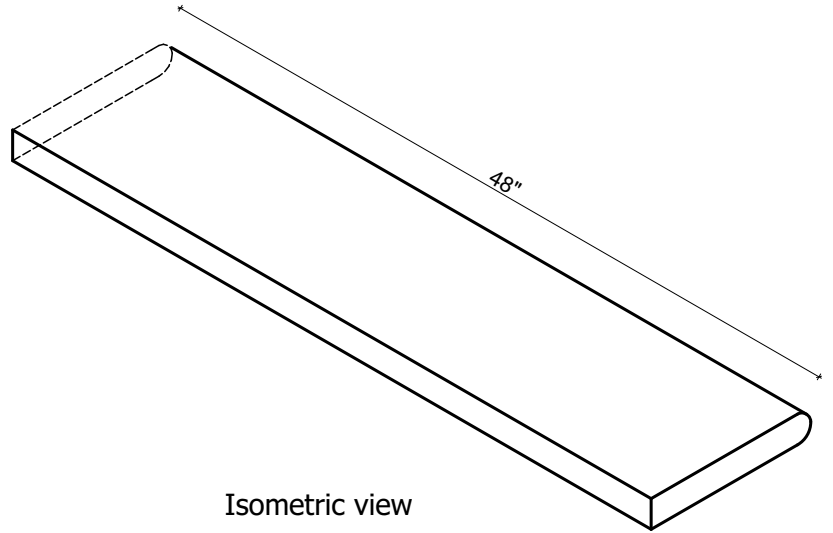

# Mohan's Precast USA, Inc.

Side view

Isometric view

Front view

Qty: \_\_\_\_\_  
 Left Return: \_\_\_\_\_  
 Right Return: \_\_\_\_\_  
 Straight: \_\_\_\_\_

(Color may vary)

(Standard length 48")

Product ID: ST-BN-12-2