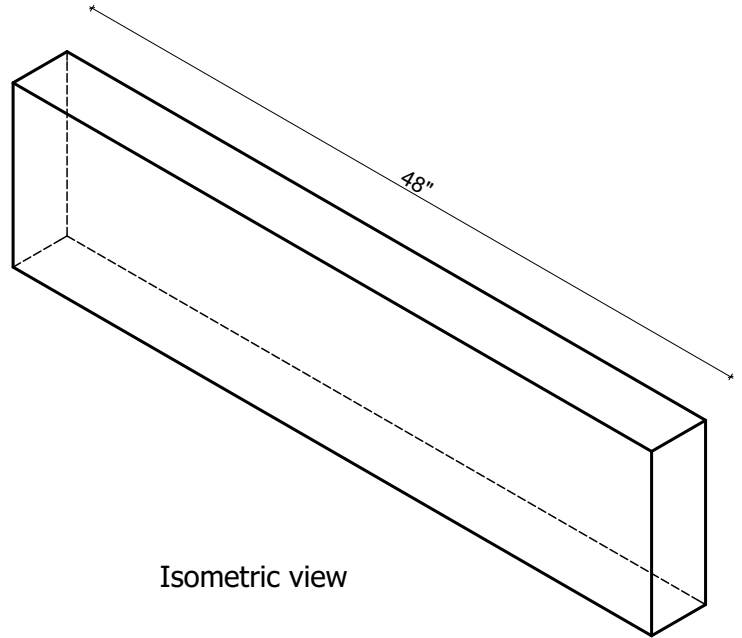

Mohan's Precast USA, Inc.

Side view

Isometric view

Front view

Qty: _____
 Left Return: _____
 Right Return: _____
 Straight: _____

(Color may vary)

(Standard length 48")

Product ID: BN-10-4