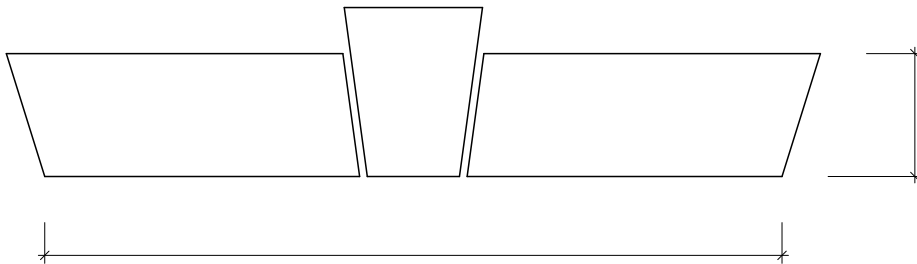

Mohan's Precast USA, Inc.

Side view

Isometric view

Front view

Qty: _____
 Left Return: _____
 Right Return: _____
 Straight: _____

(Color may vary)

(Standard length 48")

Product ID: _____