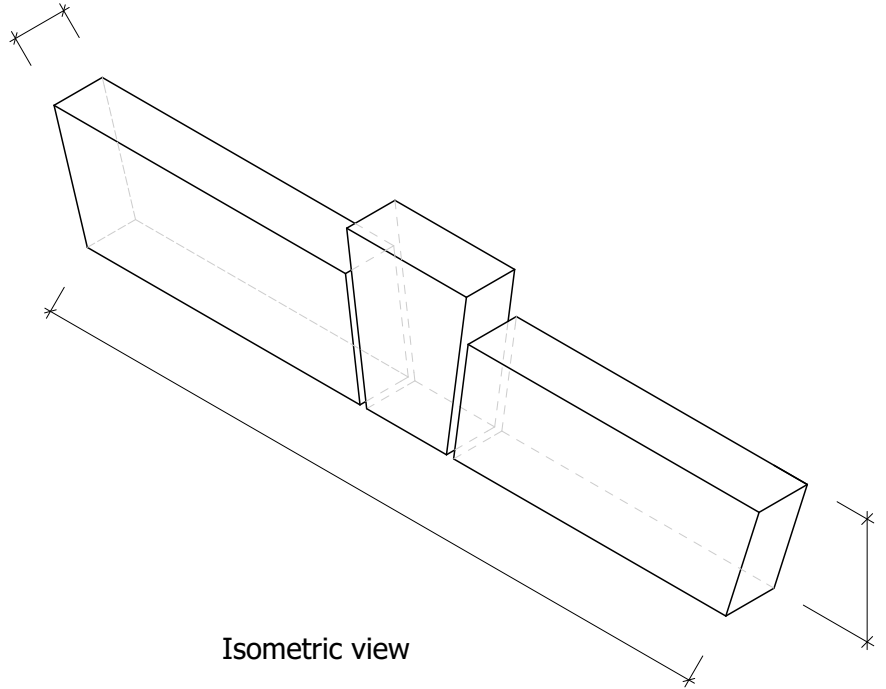

Mohan's Precast USA, Inc.

Side view

Isometric view

Front view

Qty: _____
 Left Return: _____
 Right Return: _____
 Straight: _____

(Color may vary)

(Standard length 48")

Product ID: _____