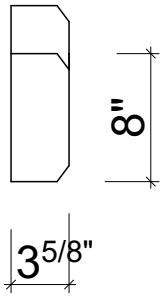

Mohan's Precast USA, Inc.

Side view

Isometric view

Front view

Qty:
 Left Return: _____
 Right Return: _____
 Straight: _____

(Color may vary)

(Standard length 48")

Product ID: LN-KY-48 - Straight Edge Profile