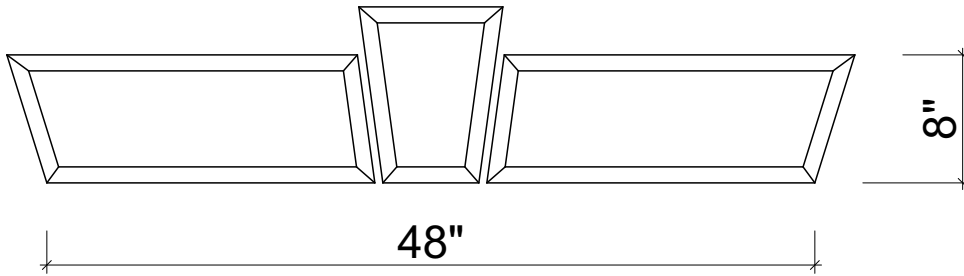

Mohan's Precast USA, Inc.

Side view

Isometric view

Front view

Qty:
 Left Return: _____
 Right Return: _____
 Straight: _____

(Color may vary)

(Standard length 48")

Product ID: LN-KY-48 - Straight Edge Profile