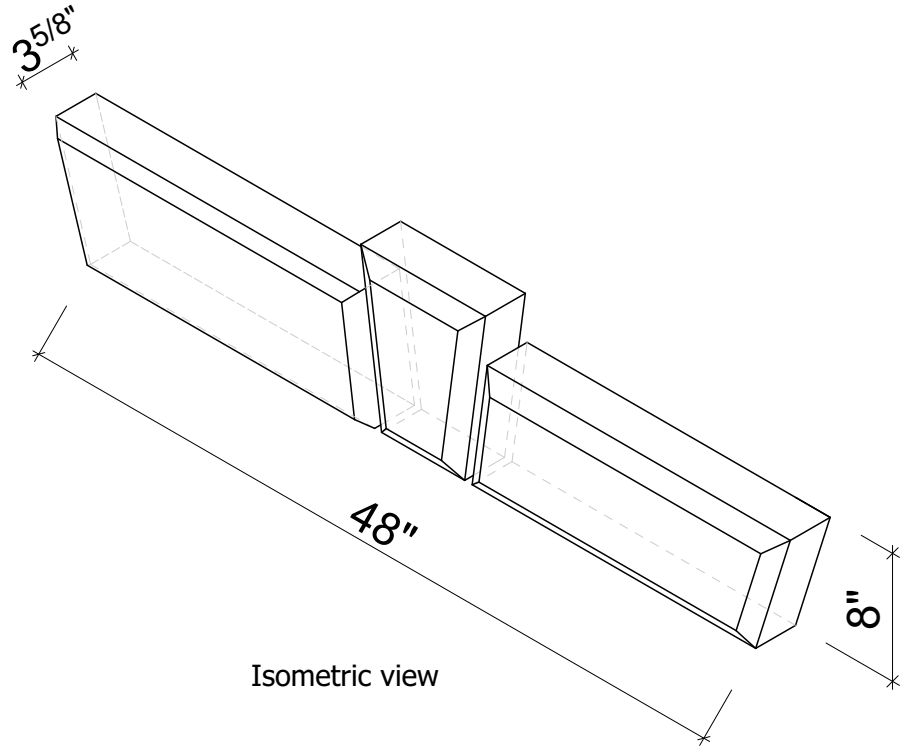

Mohan's Precast USA, Inc.

Side view

Isometric view

Front view

Qty:
 Left Return: _____
 Right Return: _____
 Straight: _____

(Color may vary)

(Standard length 48")

Product ID: LN-KY-48 - Straight Edge Profile