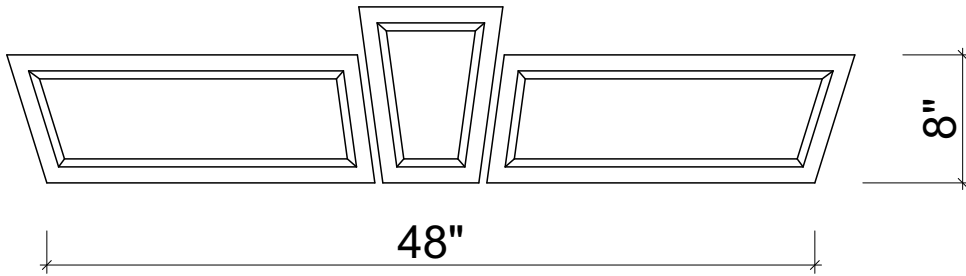

Mohan's Precast USA, Inc.

Side view

Isometric view

Front view

Qty:
 Left Return: _____
 Right Return: _____
 Straight: _____

(Color may vary)

(Standard length 48")

Product ID: LN-RC-KY-48 -RECESS Profile