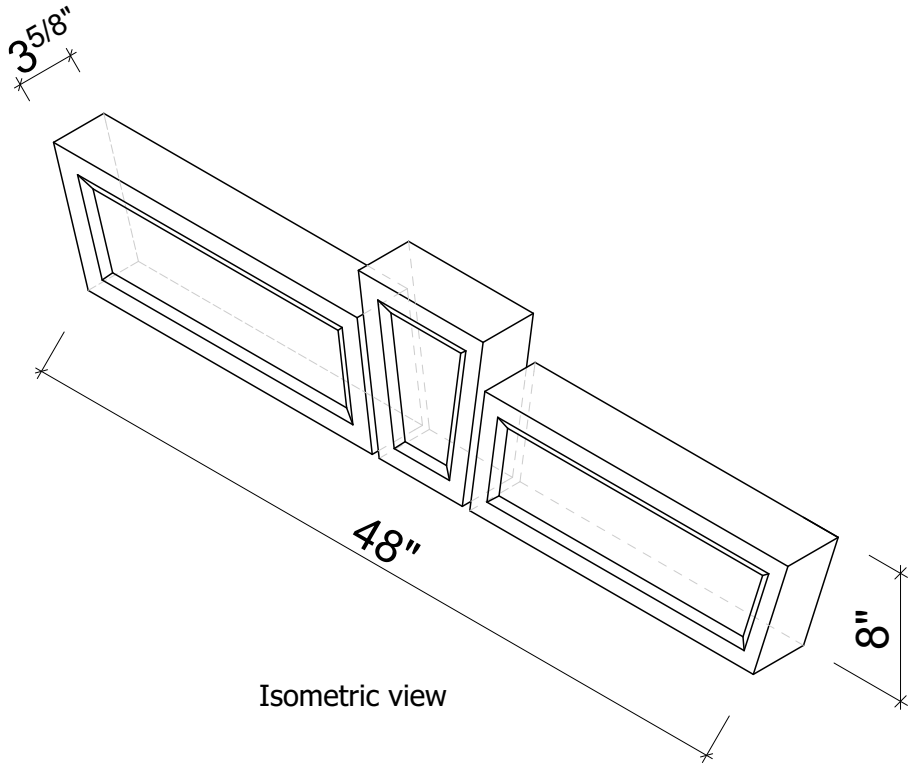

Mohan's Precast USA, Inc.

Side view

Isometric view

Front view

Qty:
 Left Return: _____
 Right Return: _____
 Straight: _____

(Color may vary)

(Standard length 48")

Product ID: LN-RC-KY-48 -RECESS Profile