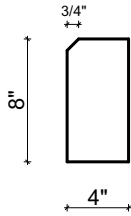

Mohan's Precast USA, Inc.

Side view

Isometric view

Front view

Qty: _____
 Left Return: _____
 Right Return: _____
 Straight: _____

(Color may vary)

(Standard length 48")

Product ID: BNCH-8-4