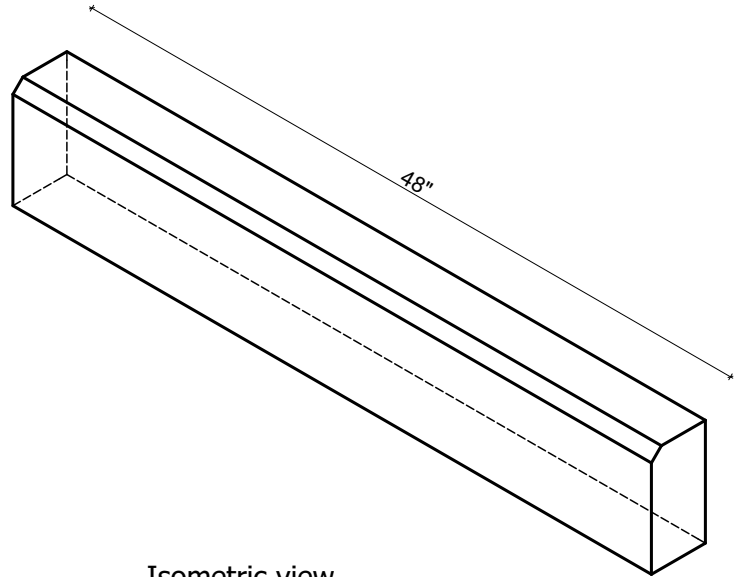

Mohan's Precast USA, Inc.

Side view

Isometric view

Front view

Qty: _____
 Left Return: _____
 Right Return: _____
 Straight: _____

(Color may vary)

(Standard length 48")

Product ID: BNCH-8-4