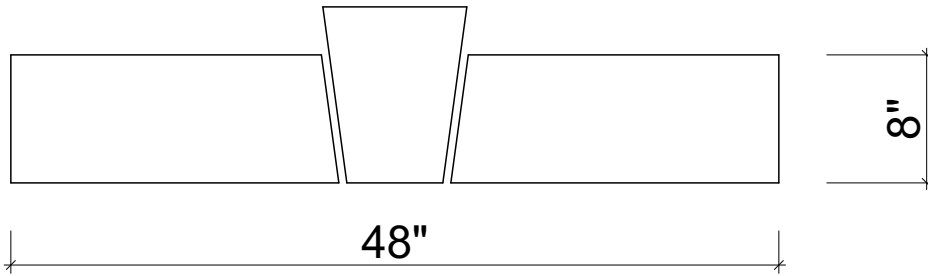

Mohan's Precast USA, Inc.

Side view

Isometric view

Front view

Qty:
 Left Return: _____
 Right Return: _____
 Straight: _____

(Color may vary)

(Standard length 48")

Product ID: LN-RC-KY-48 - RECESS
 LINTEL FACE