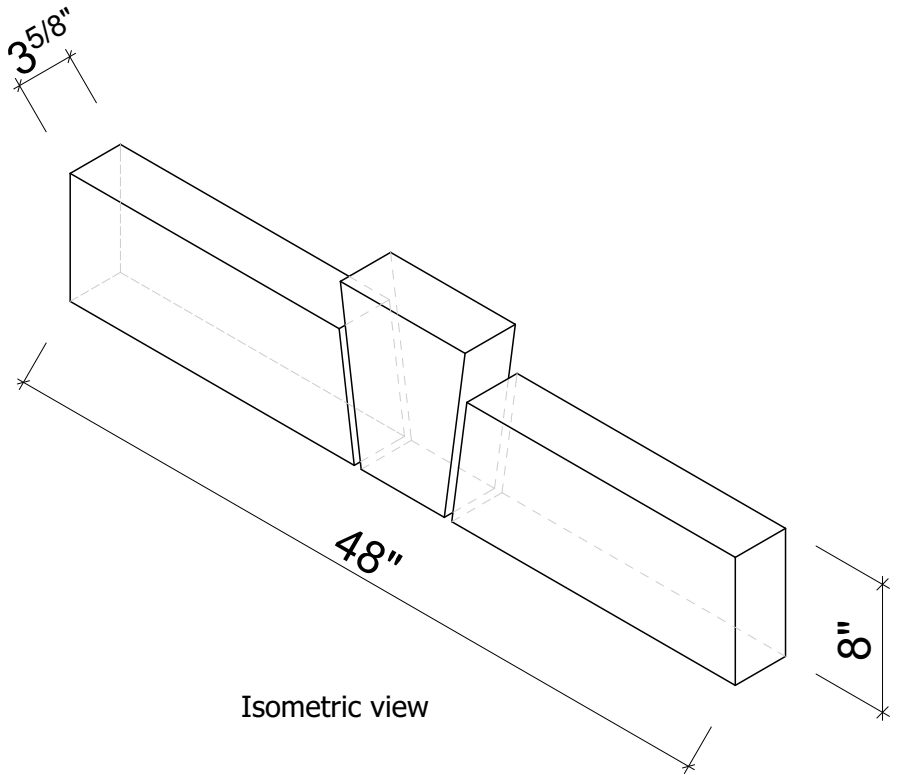

Mohan's Precast USA, Inc.

Side view

Isometric view

Front view

Qty:
 Left Return: _____
 Right Return: _____
 Straight: _____

(Color may vary)

(Standard length 48")

Product ID: LN-RC-KY-48 - RECESS
 LINTEL FACE