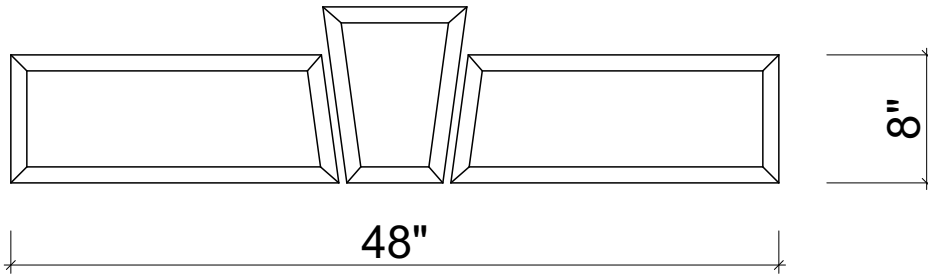

Mohan's Precast USA, Inc.

Side view

Isometric view

Front view

Qty:
 Left Return: _____
 Right Return: _____
 Straight: _____

(Color may vary)

(Standard length 48")

Product ID: LN-CH-KY-48 — Chamfered Edge Profile