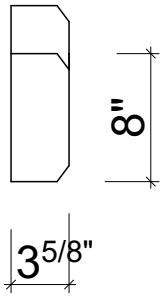

Mohan's Precast USA, Inc.

Side view

Isometric view

Front view

Qty:
 Left Return: _____
 Right Return: _____
 Straight: _____

(Color may vary)

(Standard length 48")

Product ID: LN-CH-KY-48 — Chamfered Edge Profile