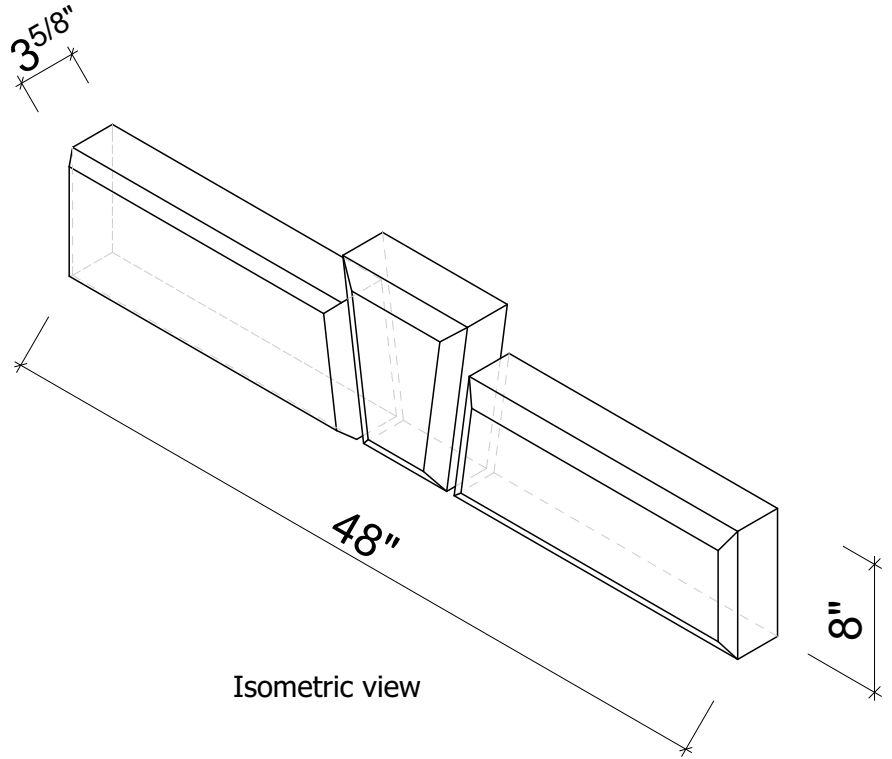

Mohan's Precast USA, Inc.

Side view

Isometric view

Front view

Qty:
 Left Return: _____
 Right Return: _____
 Straight: _____

(Color may vary)

(Standard length 48")

Product ID: LN-CH-KY-48 — Chamfered Edge Profile