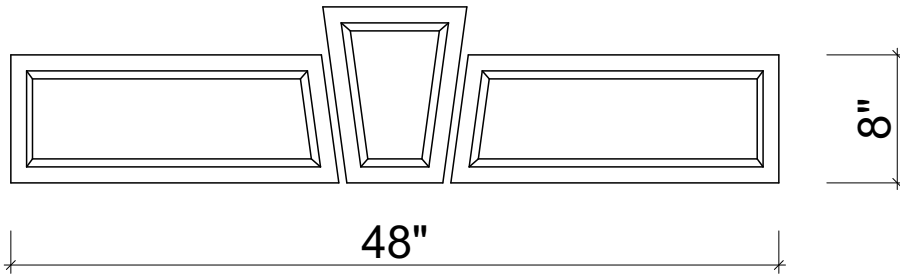

Mohan's Precast USA, Inc.

Side view

Isometric view

Front view

Qty:
 Left Return: _____
 Right Return: _____
 Straight: _____

(Color may vary)

(Standard length 48")

Product ID: LN-KY-ST-48 — Straight Edge Profile