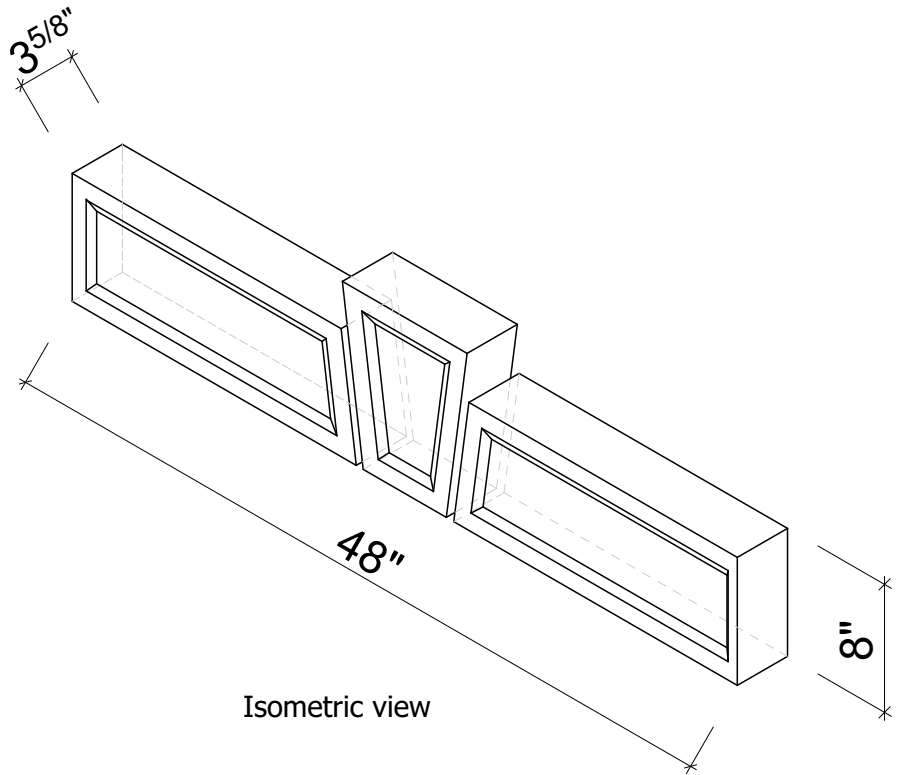

Mohan's Precast USA, Inc.

Side view

Isometric view

Front view

Qty:
 Left Return: _____
 Right Return: _____
 Straight: _____

(Color may vary)

(Standard length 48")

Product ID: LN-KY-ST-48 — Straight Edge Profile