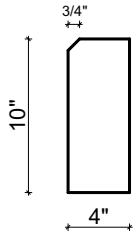

Mohan's Precast USA, Inc.

Side view

Isometric view

Front view

Qty:
 Left Return: _____
 Right Return: _____
 Straight: _____

(Color may vary)

(Standard length 48")

Product ID: BNCH-10-4