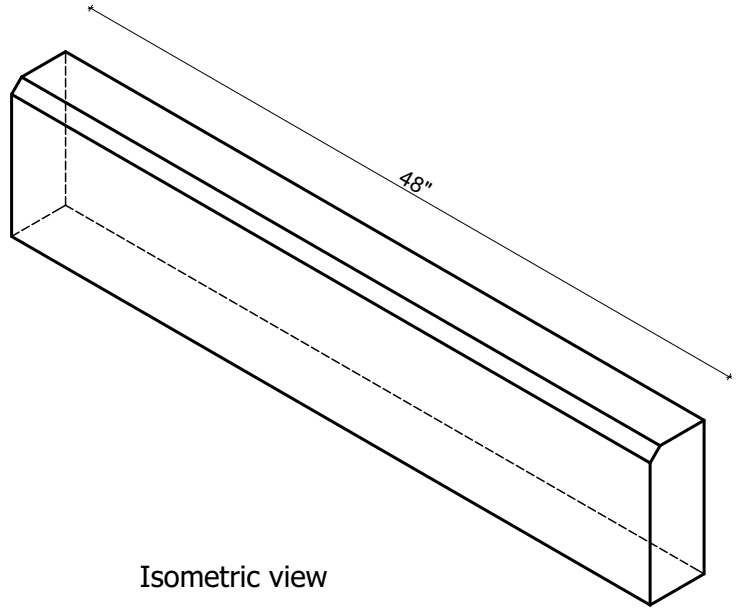

Mohan's Precast USA, Inc.

Side view

Isometric view

Front view

Qty:
 Left Return: _____
 Right Return: _____
 Straight: _____

(Color may vary)

(Standard length 48")

Product ID: BNCH-10-4