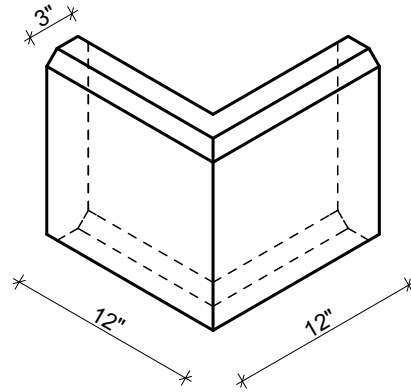

Mohan's Precast USA, Inc.

Qty:
 Left Return: _____
 Right Return: _____
 Straight: _____

(Color may vary)

(Standard length 48")

Product ID: QN-12-12 Chamfered Edge

Date:

Client:

Project: