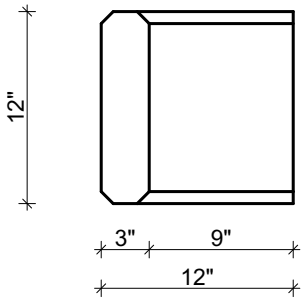

Mohan's Precast USA, Inc.

Qty:
 Left Return: _____
 Right Return: _____
 Straight: _____

(Color may vary)

(Standard length 48")

Product ID: QN-12-12 Chamfered Edge

Date:

Client:

Project: