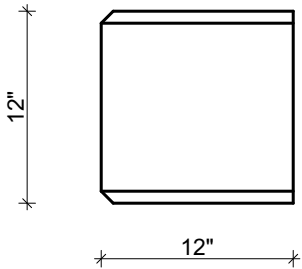

Mohan's Precast USA, Inc.

Qty:
 Left Return: _____
 Right Return: _____
 Straight: _____

(Color may vary)

(Standard length 48")

Product ID: QN-12-12 Chamfered Edge

Date:

Client:

Project: