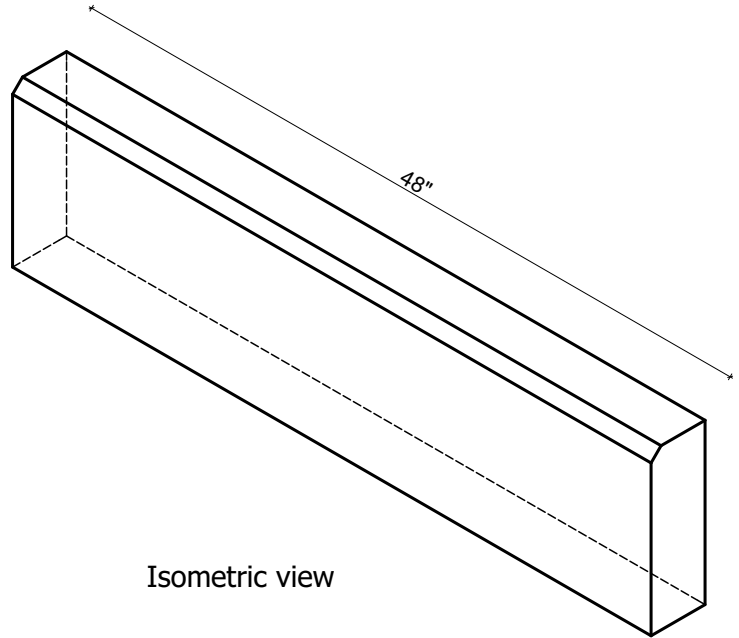

Mohan's Precast USA, Inc.

Side view

Isometric view

Front view

Qty:
 Left Return: _____
 Right Return: _____
 Straight: _____

(Color may vary)

(Standard length 48")

Product ID: BNCH-12-4