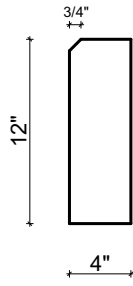

Mohan's Precast USA, Inc.

Side view

Isometric view

Front view

Qty:
 Left Return: _____
 Right Return: _____
 Straight: _____

(Color may vary)

(Standard length 48")

Product ID: BNCH-12-4