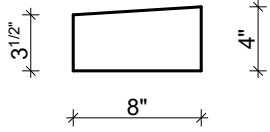

# Mohan's Precast USA, Inc.

Side view

Isometric view

Front view

Qty: \_\_\_\_\_  
 Left Return: \_\_\_\_\_  
 Right Return: \_\_\_\_\_  
 Straight: \_\_\_\_\_

- 10"W x 4"Thick x 48"L 3 1/2" TAPERED
- 12"W x 4"Thick x 48"L 3 1/2" TAPERED
- 14"W x 4"Thick x 48"L 3 1/2" TAPERED
- 16"W x 4"Thick x 48"L 3 1/2" TAPERED
- 18"W x 4"Thick x 48"L 3 1/2" TAPERED
- 20"W x 4"Thick x 48"L 3 1/2" TAPERED
- 22"W x 4"Thick x 48"L 3 1/2" TAPERED
- 24"W x 4"Thick x 48"L 3 1/2" TAPERED

(Color may vary)

(Standard length 48")

Product ID: CP- \_\_\_\_\_

Date: \_\_\_\_\_

Client: \_\_\_\_\_

Project: \_\_\_\_\_

Approved by: \_\_\_\_\_

Color: White   
 Buff   
 Gray   
 Custom