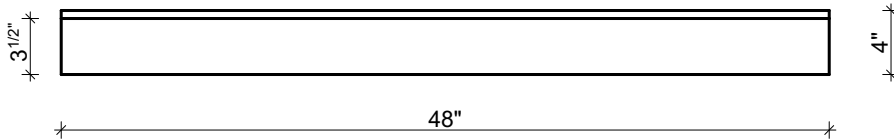

# Mohan's Precast USA, Inc.

Side view

Isometric view

Front view

Qty: \_\_\_\_\_  
 Left Return: \_\_\_\_\_  
 Right Return: \_\_\_\_\_  
 Straight: \_\_\_\_\_

- 10"W x 4"Thick x 48"L 3 1/2" TAPERED
- 12"W x 4"Thick x 48"L 3 1/2" TAPERED
- 14"W x 4"Thick x 48"L 3 1/2" TAPERED
- 16"W x 4"Thick x 48"L 3 1/2" TAPERED
- 18"W x 4"Thick x 48"L 3 1/2" TAPERED
- 20"W x 4"Thick x 48"L 3 1/2" TAPERED
- 22"W x 4"Thick x 48"L 3 1/2" TAPERED
- 24"W x 4"Thick x 48"L 3 1/2" TAPERED

(Color may vary)

(Standard length 48")

Product ID: CP- \_\_\_\_\_

Date: \_\_\_\_\_

Client: \_\_\_\_\_

Project: \_\_\_\_\_

Approved by: \_\_\_\_\_

Color: White   
 Buff   
 Gray   
 Custom