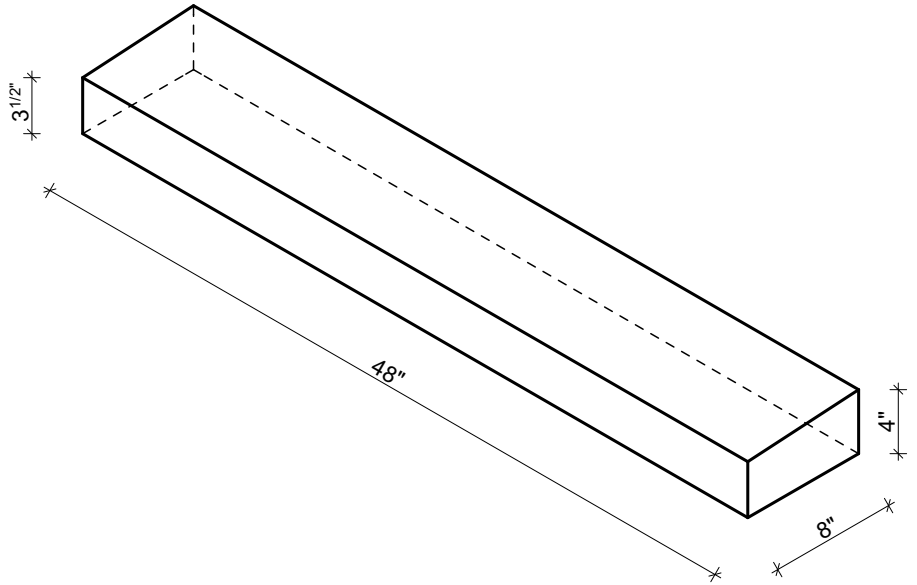

# Mohan's Precast USA, Inc.

Side view

Isometric view

Front view

Qty: \_\_\_\_\_  
 Left Return: \_\_\_\_\_  
 Right Return: \_\_\_\_\_  
 Straight: \_\_\_\_\_

- 10"W x 4"Thick x 48"L 3 1/2" TAPERED
- 12"W x 4"Thick x 48"L 3 1/2" TAPERED
- 14"W x 4"Thick x 48"L 3 1/2" TAPERED
- 16"W x 4"Thick x 48"L 3 1/2" TAPERED
- 18"W x 4"Thick x 48"L 3 1/2" TAPERED
- 20"W x 4"Thick x 48"L 3 1/2" TAPERED
- 22"W x 4"Thick x 48"L 3 1/2" TAPERED
- 24"W x 4"Thick x 48"L 3 1/2" TAPERED

(Color may vary)

(Standard length 48")

Product ID: CP- \_\_\_\_\_

Date: \_\_\_\_\_

Client: \_\_\_\_\_

Project: \_\_\_\_\_

Approved by: \_\_\_\_\_

Color: White   
 Buff   
 Gray   
 Custom