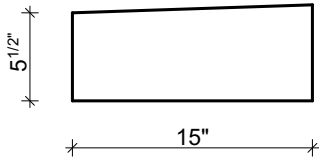

# Mohan's Precast USA, Inc.

Side view

Isometric view

Front view

Qty:  
 Left Return: \_\_\_\_\_  
 Right Return: \_\_\_\_\_  
 Straight: \_\_\_\_\_

(Color may vary)

(Standard length 48")

Product ID: CP- \_\_\_\_\_