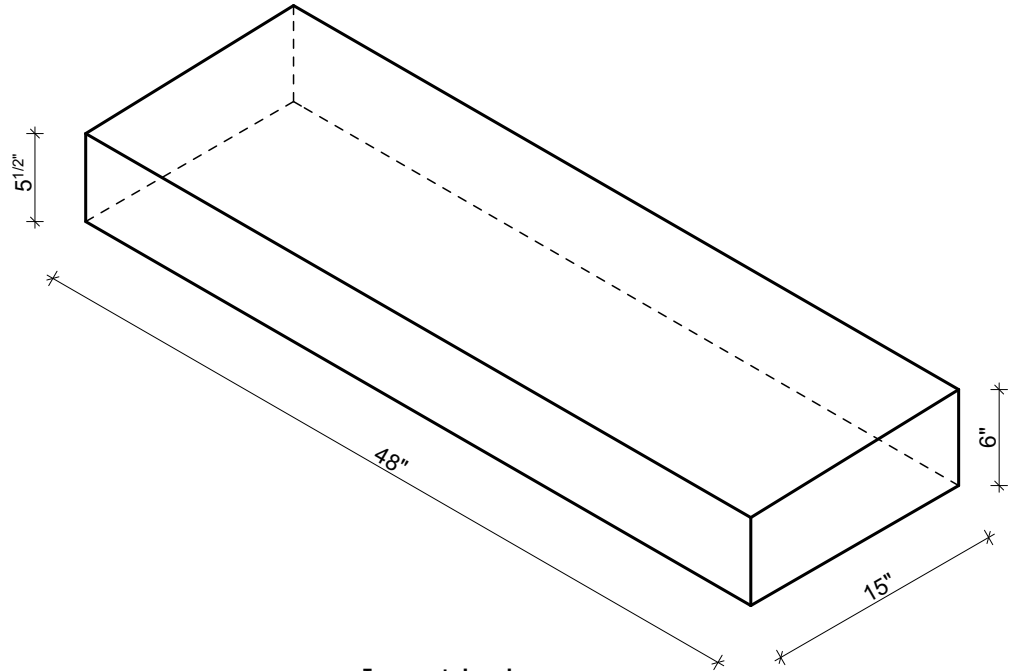

# Mohan's Precast USA, Inc.

Side view

Isometric view

Front view

Qty:  
 Left Return: \_\_\_\_\_  
 Right Return: \_\_\_\_\_  
 Straight: \_\_\_\_\_

(Color may vary)

(Standard length 48")

Product ID: CP- \_\_\_\_\_