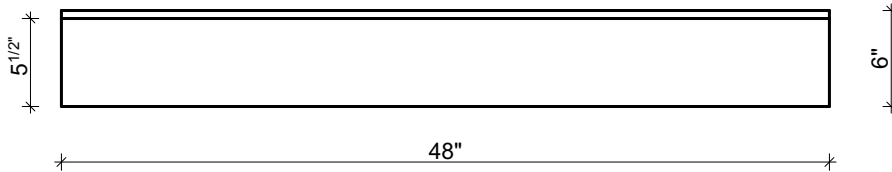

# Mohan's Precast USA, Inc.

Side view

Isometric view

Front view

Qty:  
 Left Return: \_\_\_\_\_  
 Right Return: \_\_\_\_\_  
 Straight: \_\_\_\_\_

(Color may vary)

(Standard length 48")

Product ID: CP- \_\_\_\_\_