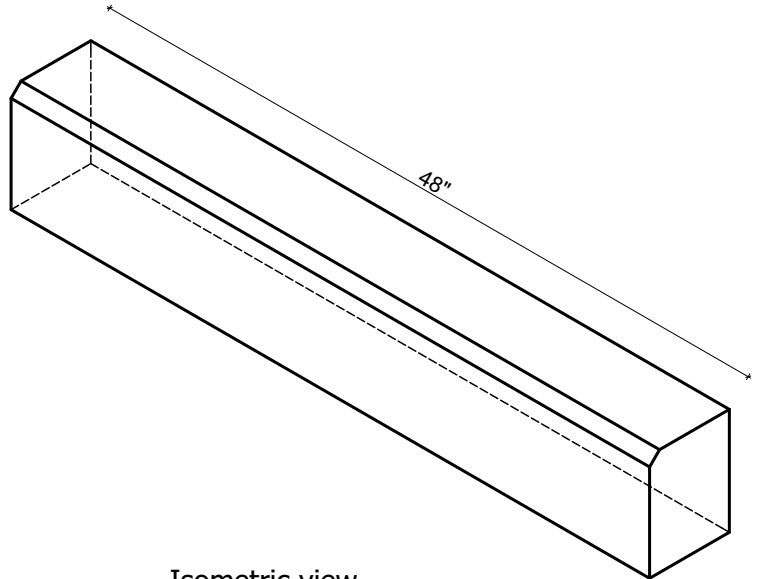

# Mohan's Precast USA, Inc.

Side view

Isometric view

Front view

Qty: \_\_\_\_\_  
 Left Return: \_\_\_\_\_  
 Right Return: \_\_\_\_\_  
 Straight: \_\_\_\_\_

(Color may vary)

(Standard length 48")

Product ID: BNCH-8-6