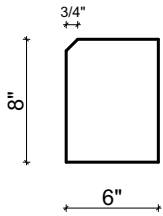

# Mohan's Precast USA, Inc.

Side view

Isometric view

Front view

Qty: \_\_\_\_\_  
 Left Return: \_\_\_\_\_  
 Right Return: \_\_\_\_\_  
 Straight: \_\_\_\_\_

(Color may vary)

(Standard length 48")

Product ID: BNCH-8-6