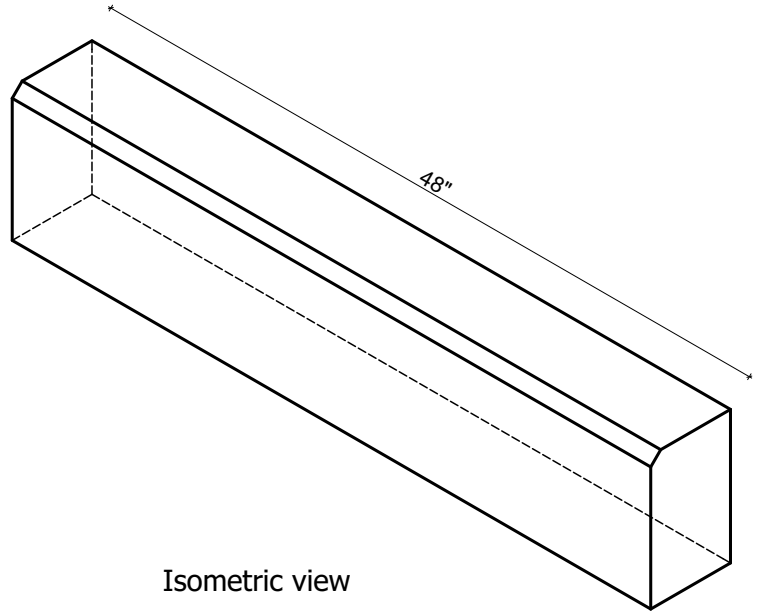

Mohan's Precast USA, Inc.

Side view

Isometric view

Front view

Qty:
 Left Return: _____
 Right Return: _____
 Straight: _____

(Color may vary)

(Standard length 48")

Product ID: BNCH-10-6