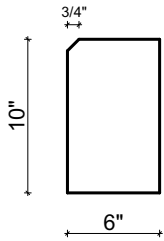

Mohan's Precast USA, Inc.

Side view

Isometric view

Front view

Qty:
 Left Return: _____
 Right Return: _____
 Straight: _____

(Color may vary)

(Standard length 48")

Product ID: BNCH-10-6