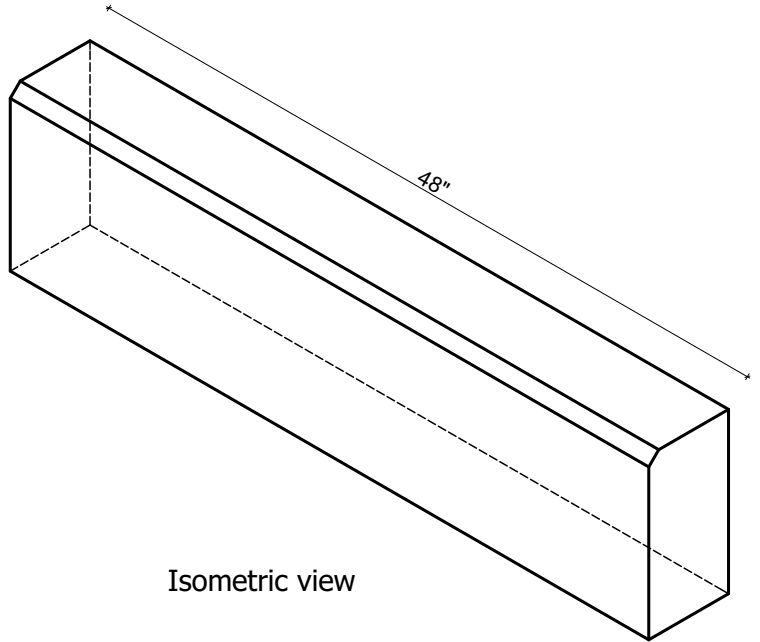

# Mohan's Precast USA, Inc.

Side view

Isometric view

Front view

Qty: \_\_\_\_\_  
 Left Return: \_\_\_\_\_  
 Right Return: \_\_\_\_\_  
 Straight: \_\_\_\_\_

(Color may vary)

(Standard length 48")

Product ID: BNCH-12-6