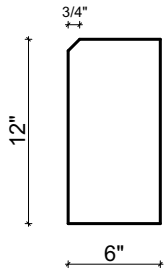

# Mohan's Precast USA, Inc.

Side view

Isometric view

Front view

Qty: \_\_\_\_\_  
 Left Return: \_\_\_\_\_  
 Right Return: \_\_\_\_\_  
 Straight: \_\_\_\_\_

(Color may vary)

(Standard length 48")

Product ID: BNCH-12-6