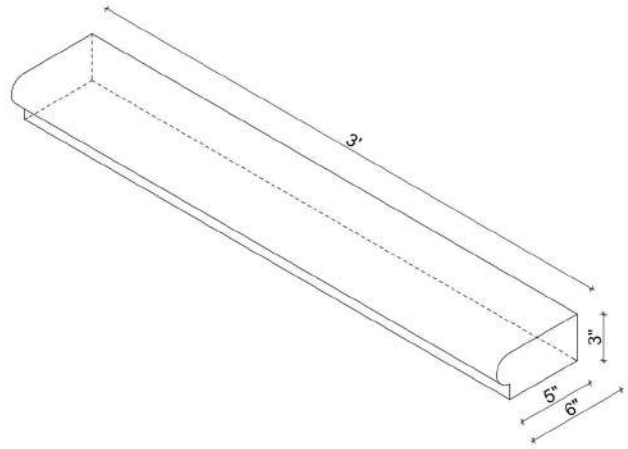

# Mohan's Precast USA, Inc.

Side view

Isometric view

Front view

Qty:

(Color may vary)

(Standard length 48")

Product ID: BNWDSL36