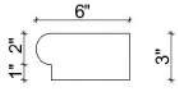

# Mohan's Precast USA, Inc.

Side view

Isometric view

Front view

Qty:

(Color may vary)

(Standard length 48")

Product ID: BNWDSL36