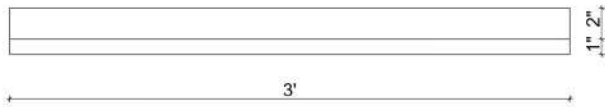

# Mohan's Precast USA, Inc.

Side view

Isometric view

Front view

Qty:

(Color may vary)

(Standard length 48")

Product ID: BNWDSL36