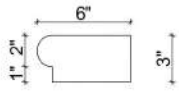

Mohan's Precast USA, Inc.

Side view

Isometric view

Front view

Qty:

(Color may vary)

(Standard length 48")

Product ID: BNWDSL48