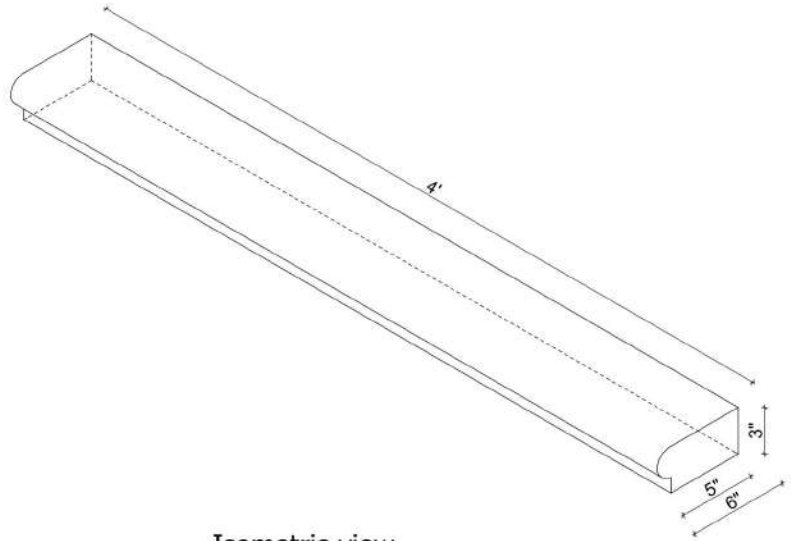

Mohan's Precast USA, Inc.

Side view

Isometric view

Front view

Qty:

(Color may vary)

(Standard length 48")

Product ID: BNWDSL48