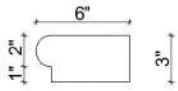

Mohan's Precast USA, Inc.

Side view

Isometric view

BNWDSL60

Front view

Qty:

(Color may vary)

(Standard length 48")