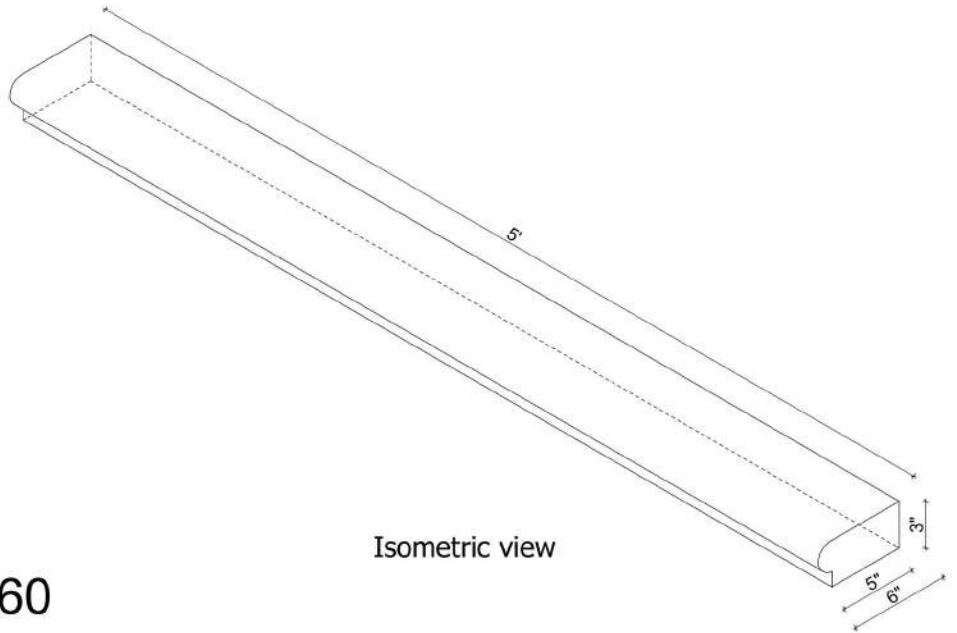

Mohan's Precast USA, Inc.

Side view

Isometric view

BNWDSL60

Front view

Qty:

(Color may vary)

(Standard length 48")

Product ID: BNWDSL60

Date:

Client:

Project:

Approved by:

Color: White
 Buff
 Gray
 Custom

Texture: Smooth
 Light Etch
 Heavy Etch

Precast
 Cast Stone
 Limestone