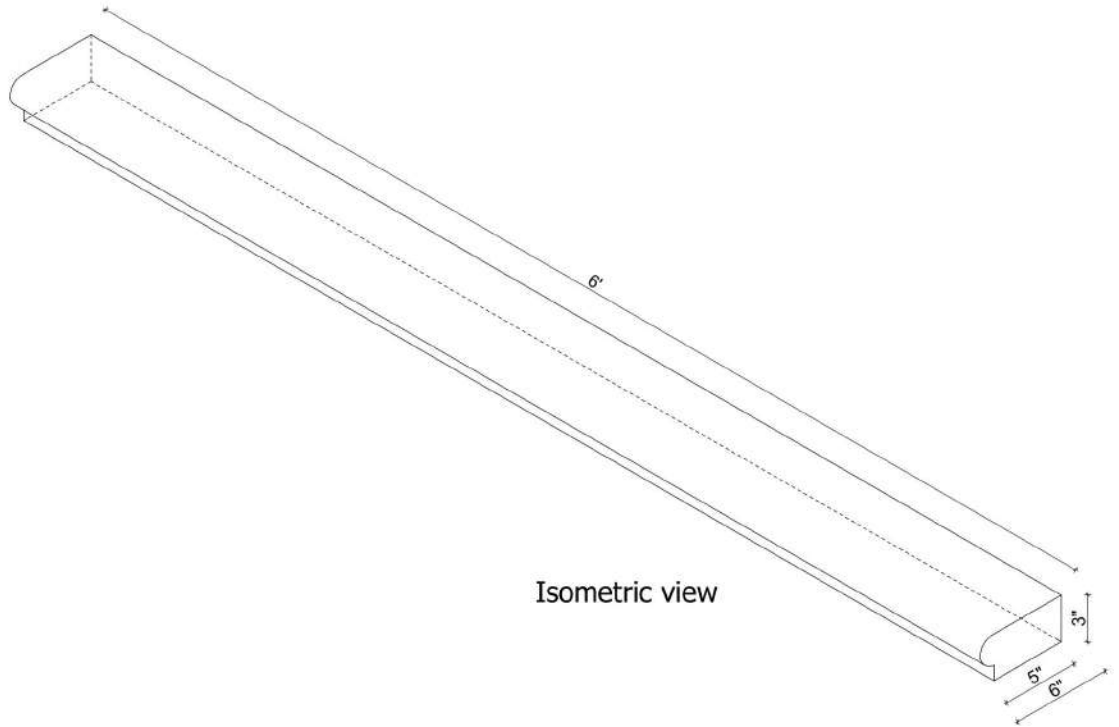

Mohan's Precast USA, Inc.

Side view

Isometric view

Front view

Qty:

(Color may vary)

(Standard length 48")

Product ID: BNWDSL72

Date:

Client:

Project:

Approved by:

Color: White
 Buff
 Gray
 Custom

Texture: Smooth
 Light Etch
 Heavy Etch

Precast
 Cast Stone
 Limestone