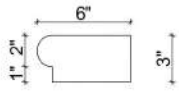

Mohan's Precast USA, Inc.

Side view

Isometric view

Front view

Qty:

(Color may vary)

(Standard length 48")

Product ID: BNWDSL72