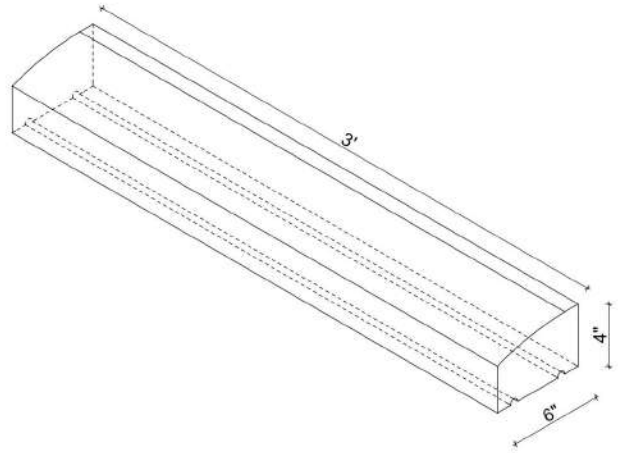

Mohan's Precast USA, Inc.

Side view

Isometric view

Front view

Qty:

(Color may vary)

(Standard length 48")

Product ID: CHWDSL36