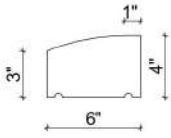

Mohan's Precast USA, Inc.

Side view

Isometric view

Front view

Qty:

(Color may vary)

(Standard length 48")

Product ID: CHWDSL36