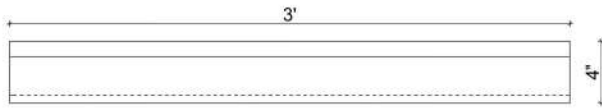

Mohan's Precast USA, Inc.

Side view

Isometric view

Front view

Qty:

(Color may vary)

(Standard length 48")

Product ID: CHWDSL36