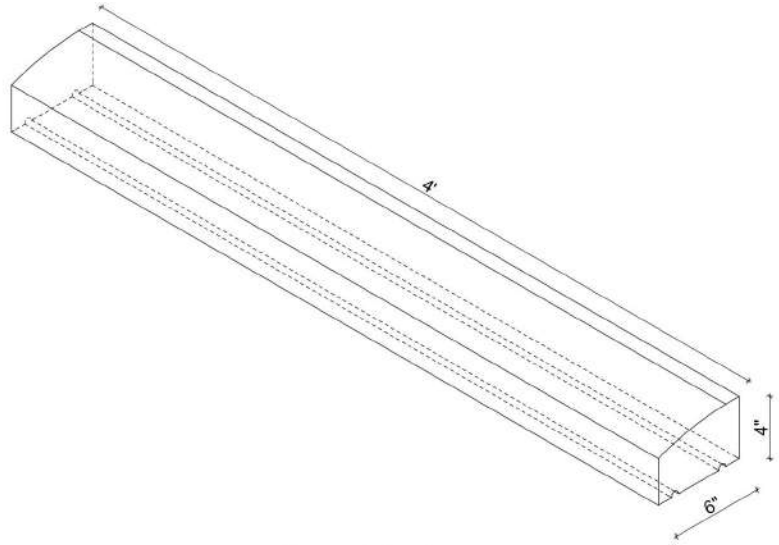

Mohan's Precast USA, Inc.

Side view

Isometric view

Front view

Qty:

(Color may vary)

(Standard length 48")

Product ID: CHWDSL48