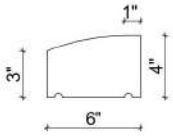

Mohan's Precast USA, Inc.

Side view

Isometric view

Front view

Qty:

(Color may vary)

(Standard length 48")

Product ID: CHWDSL48