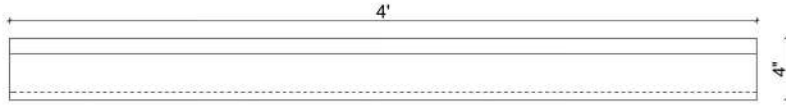

Mohan's Precast USA, Inc.

Side view

Isometric view

Front view

Qty:

(Color may vary)

(Standard length 48")

Product ID: CHWDSL48