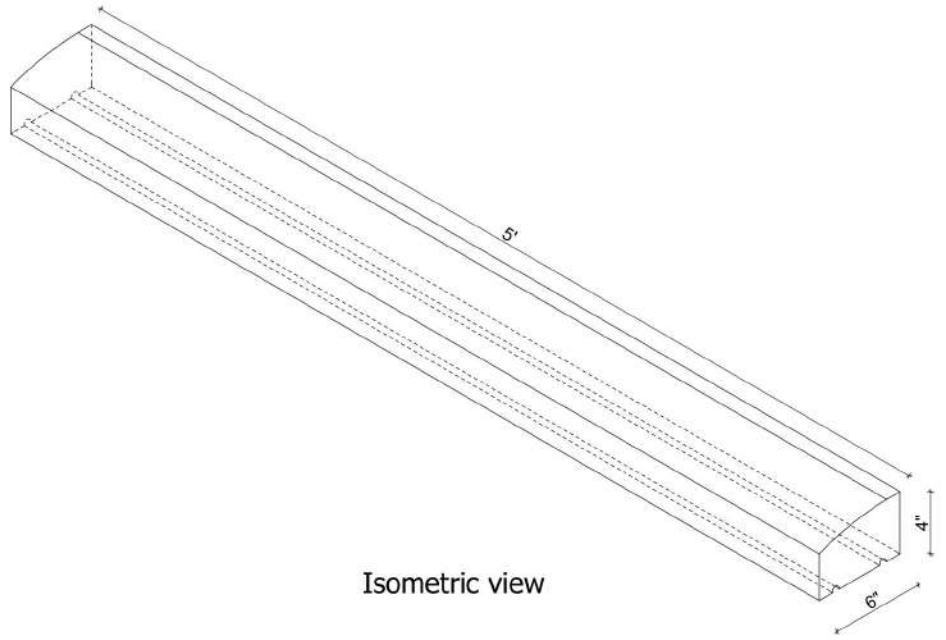

Mohan's Precast USA, Inc.

Side view

Isometric view

Front view

Qty:

(Color may vary)

(Standard length 48")

Product ID: CHWDSL60