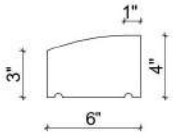

Mohan's Precast USA, Inc.

Side view

Isometric view

Front view

Qty:

(Color may vary)

(Standard length 48")

Product ID: CHWDSL60