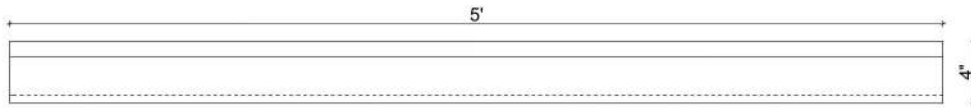

Mohan's Precast USA, Inc.

Side view

Isometric view

Front view

Qty:

(Color may vary)

(Standard length 48")

Product ID: CHWDSL60