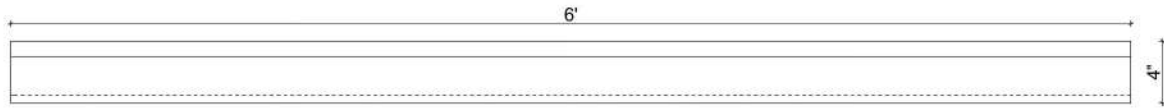

Mohan's Precast USA, Inc.

Side view

Isometric view

Front view

Qty:

(Color may vary)

(Standard length 48")

Product ID: CHWDSL72