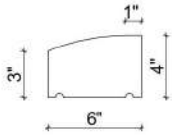

Mohan's Precast USA, Inc.

Side view

Isometric view

Front view

Qty:

(Color may vary)

(Standard length 48")

Product ID: CHWDSL72