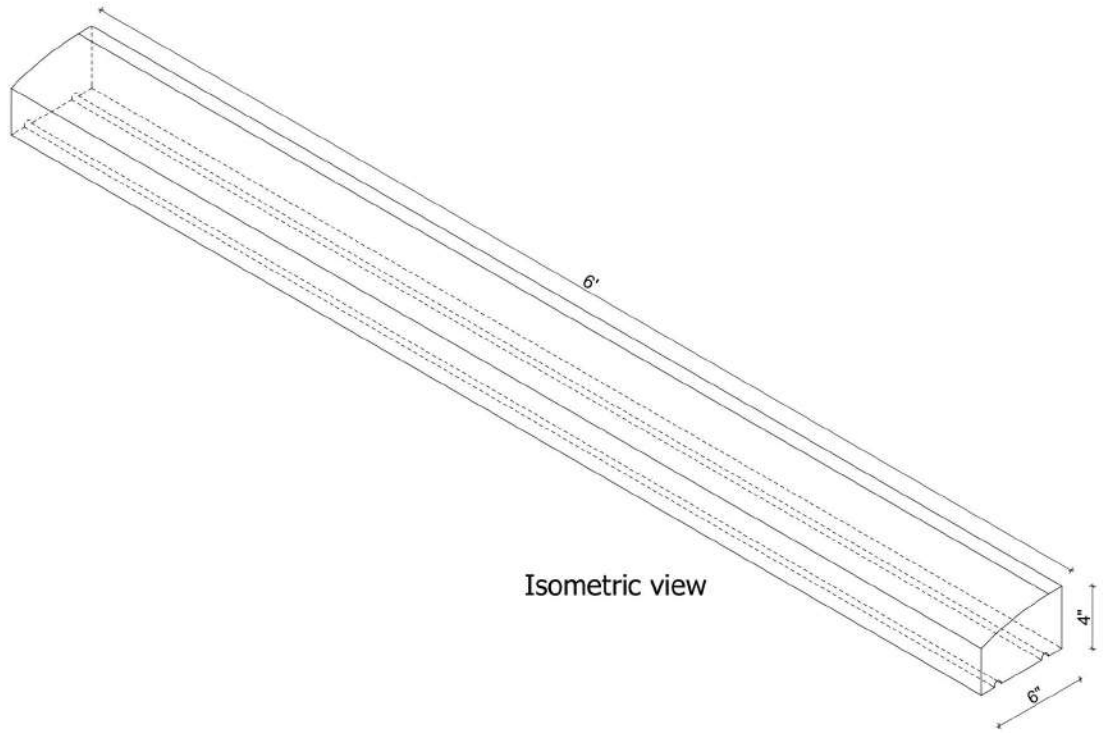

Mohan's Precast USA, Inc.

Side view

Isometric view

Front view

Qty:

(Color may vary)

(Standard length 48")

Product ID: CHWDSL72