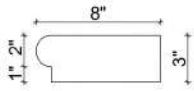

# Mohan's Precast USA, Inc.

Side view

Isometric view

Front view

Qty:

(Color may vary)

(Standard length 48")

Product ID: BNWDSL368