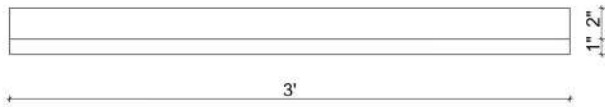

# Mohan's Precast USA, Inc.

Side view

Isometric view

Front view

Qty:

(Color may vary)

(Standard length 48")

Product ID: BNWDSL368