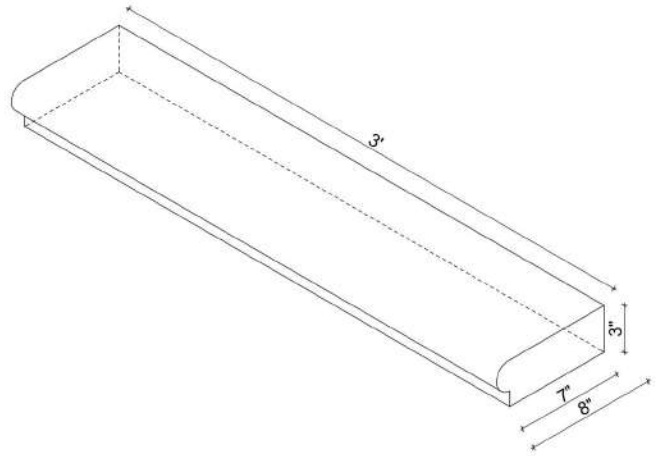

# Mohan's Precast USA, Inc.

Side view

Isometric view

Front view

Qty:

(Color may vary)

(Standard length 48")

Product ID: BNWDSL368