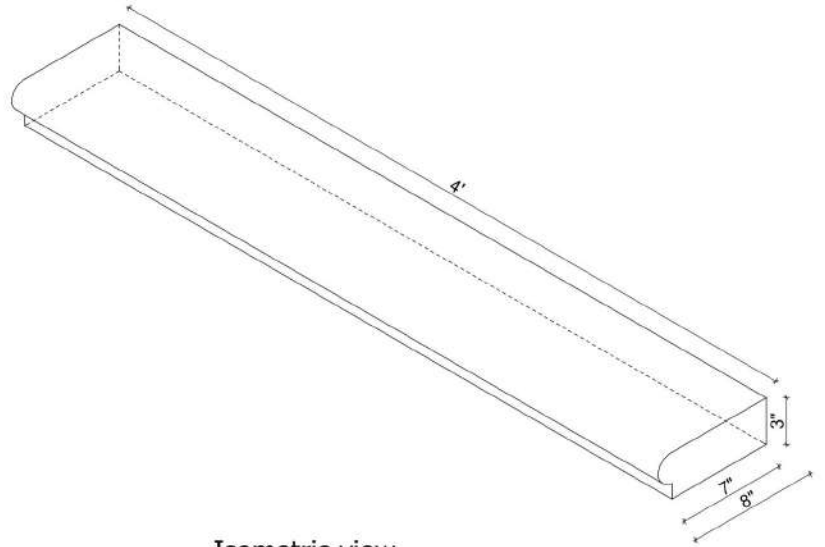

# Mohan's Precast USA, Inc.

Side view

Isometric view

Front view

Qty:

(Color may vary)

(Standard length 48")

Product ID: BNWDSL488