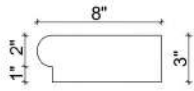

# Mohan's Precast USA, Inc.

Side view

Isometric view

Front view

Qty:

(Color may vary)

(Standard length 48")

Product ID: BNWDSL488