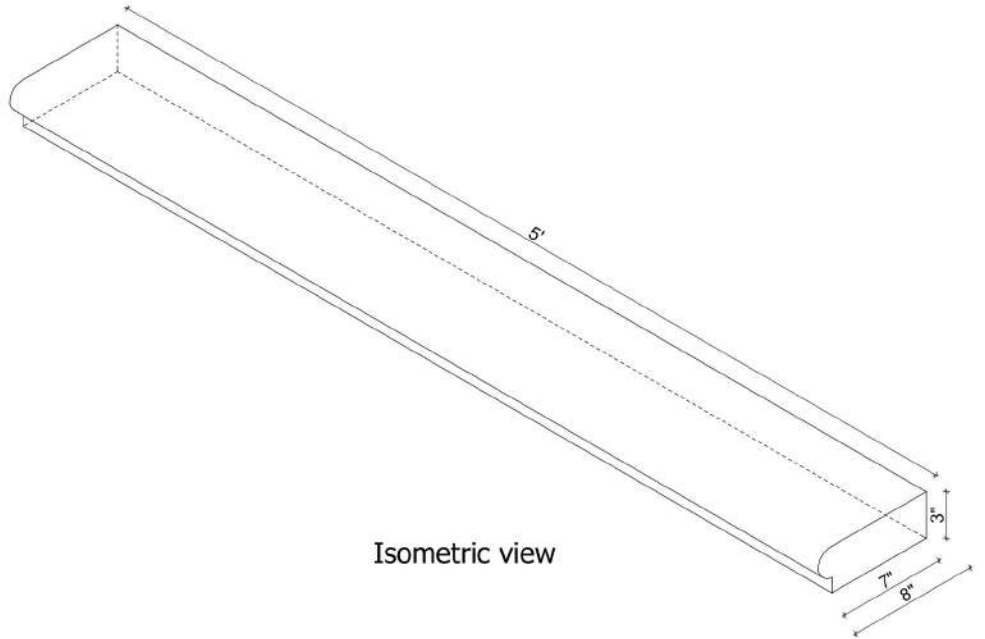

Mohan's Precast USA, Inc.

Side view

Isometric view

Front view

Qty:

(Color may vary)

(Standard length 48")

Product ID: BNWDSL608