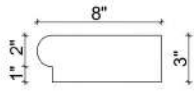

Mohan's Precast USA, Inc.

Side view

Isometric view

Front view

Qty:

(Color may vary)

(Standard length 48")

Product ID: BNWDSL608