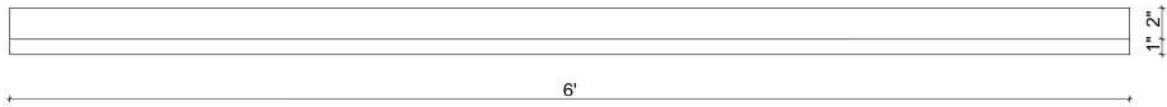

Mohan's Precast USA, Inc.

Side view

Isometric view

Front view

Qty:

(Color may vary)

(Standard length 48")

Product ID: BNWDSL728