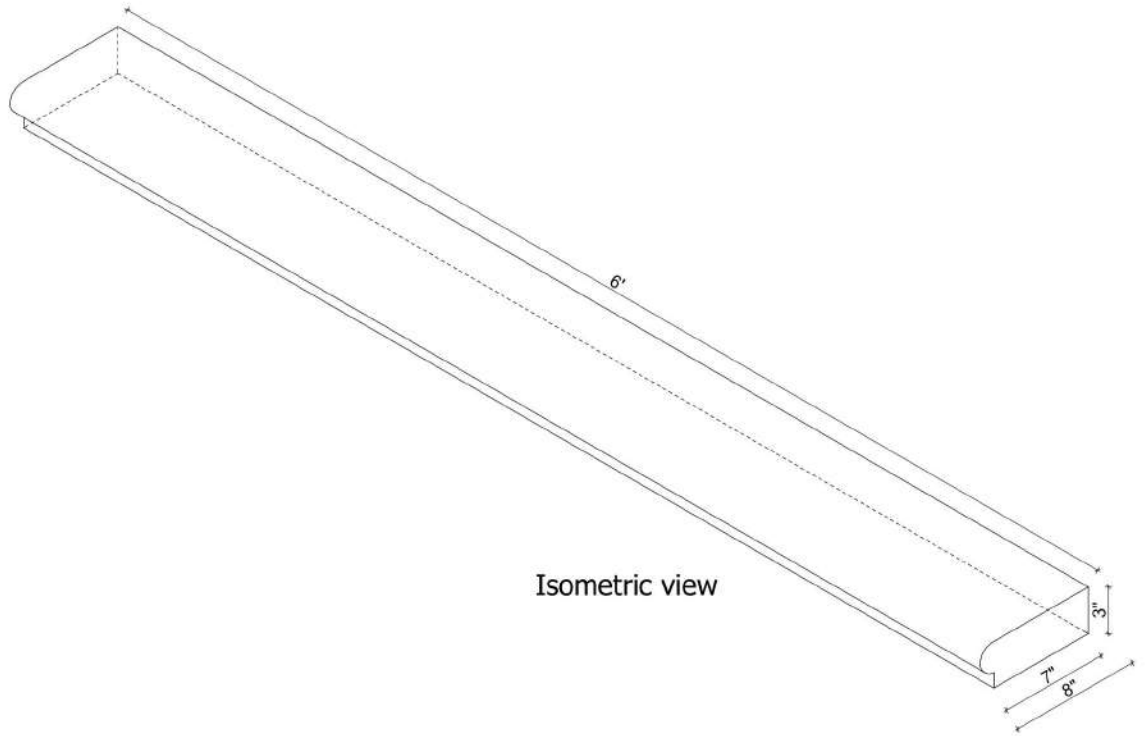

Mohan's Precast USA, Inc.

Side view

Isometric view

Front view

Qty:

(Color may vary)

(Standard length 48")

Product ID: BNWDSL728

Date:

Client:

Project:

Approved by:

Color: White
 Buff
 Gray
 Custom

Texture: Smooth
 Light Etch
 Heavy Etch

Precast
 Cast Stone
 Limestone