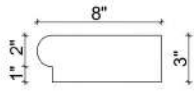

Mohan's Precast USA, Inc.

Side view

Isometric view

Front view

Qty:

(Color may vary)

(Standard length 48")

Product ID: BNWDSL728