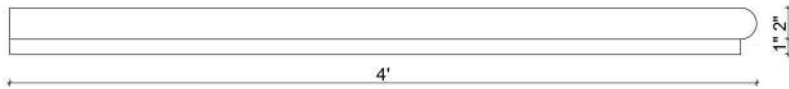

Mohan's Precast USA, Inc.

Side view

Isometric view

Front view

Qty:

(Color may vary)

(Standard length 48")

Product ID: STTRBN48RT