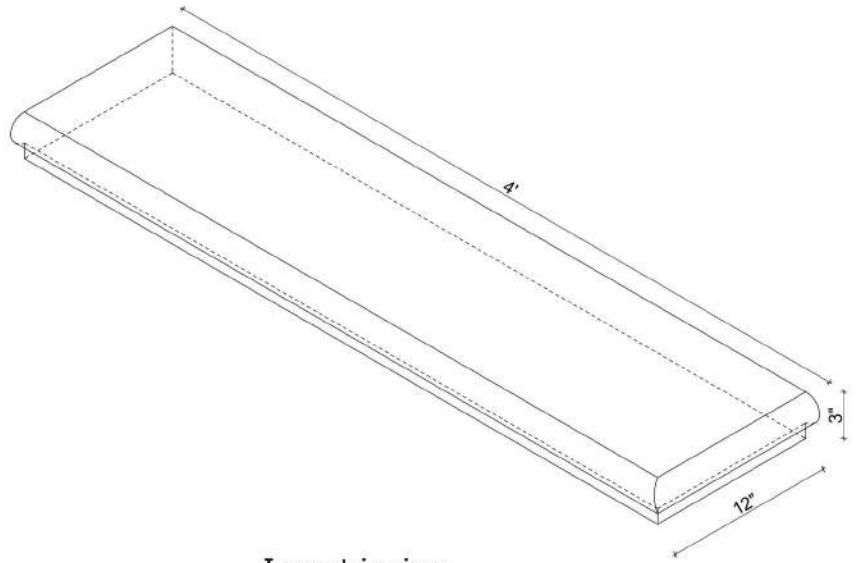

Mohan's Precast USA, Inc.

Side view

Isometric view

Front view

Qty:

(Color may vary)

(Standard length 48")

Product ID: STTRBN48RT