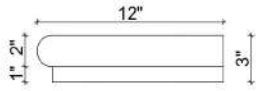

Mohan's Precast USA, Inc.

Side view

Isometric view

Front view

Qty:

(Color may vary)

(Standard length 48")

Product ID: STTRBN48RT