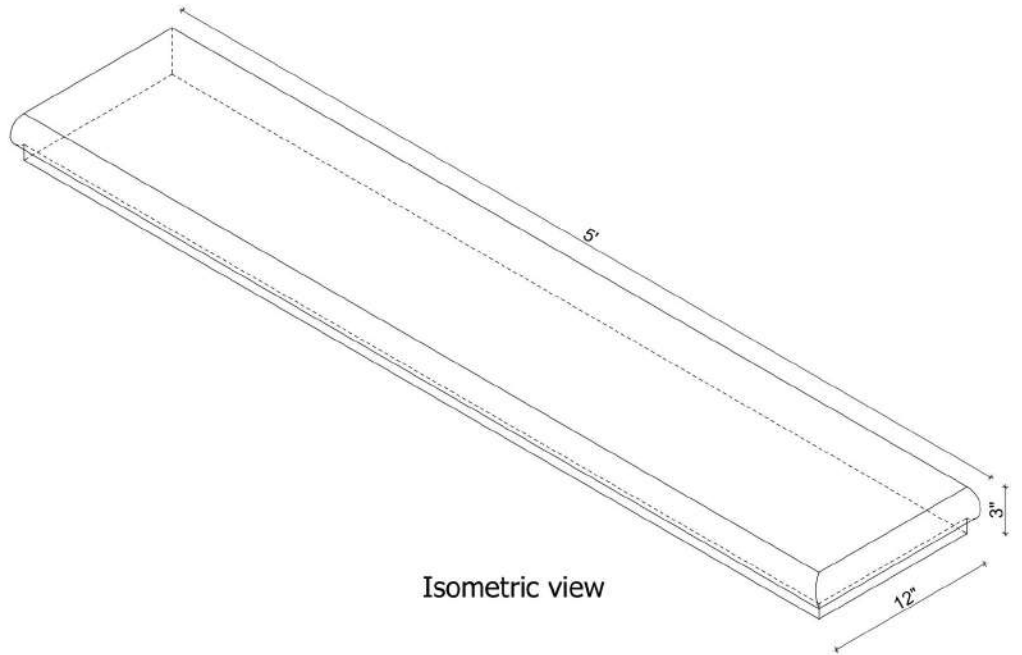

Mohan's Precast USA, Inc.

Side view

Isometric view

Front view

Qty:

(Color may vary)

(Standard length 48")

Product ID: STTRBN60RT