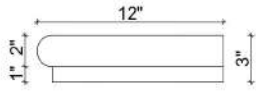

Mohan's Precast USA, Inc.

Side view

Isometric view

Front view

Qty:

(Color may vary)

(Standard length 48")

Product ID: STTRBN60RT