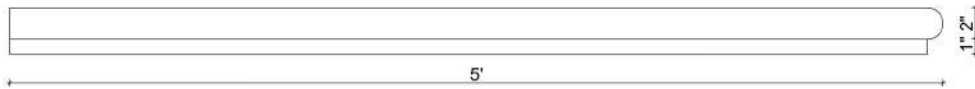

Mohan's Precast USA, Inc.

Side view

Isometric view

Front view

Qty:

(Color may vary)

(Standard length 48")

Product ID: STTRBN60RT