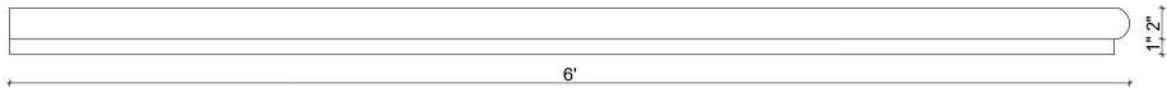

Mohan's Precast USA, Inc.

Side view

Isometric view

Front view

Qty:

(Color may vary)

(Standard length 48")

Product ID: STTRBN72RT