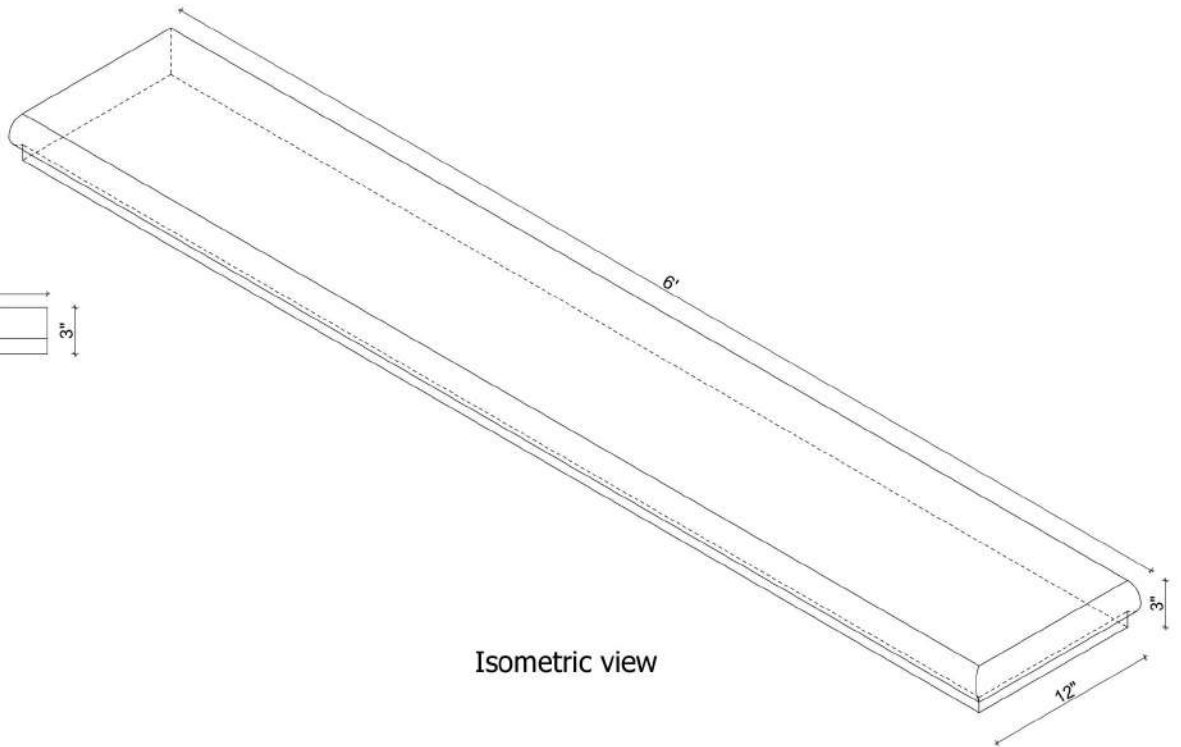

Mohan's Precast USA, Inc.

Side view

Isometric view

Front view

Qty:

(Color may vary)

(Standard length 48")

Product ID: STTRBN72RT