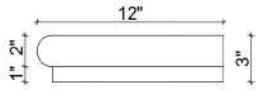

Mohan's Precast USA, Inc.

Side view

Isometric view

Front view

Qty:

(Color may vary)

(Standard length 48")

Product ID: STTRBN72RT