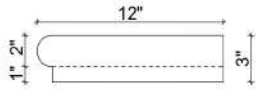

Mohan's Precast USA, Inc.

Side view

Isometric view

Front view

Qty:

(Color may vary)

(Standard length 48")

Product ID: STTRBN48LT