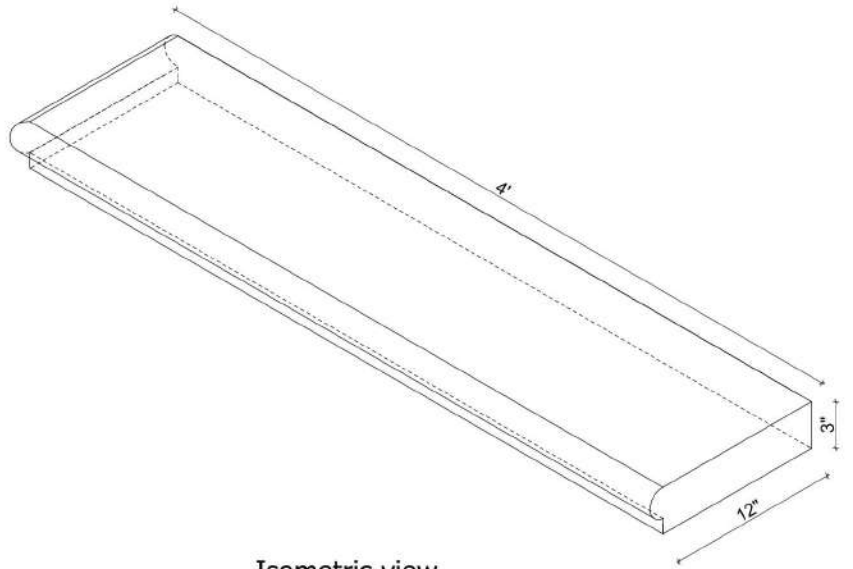

Mohan's Precast USA, Inc.

Side view

Isometric view

Front view

Qty:

(Color may vary)

(Standard length 48")

Product ID: STTRBN48LT