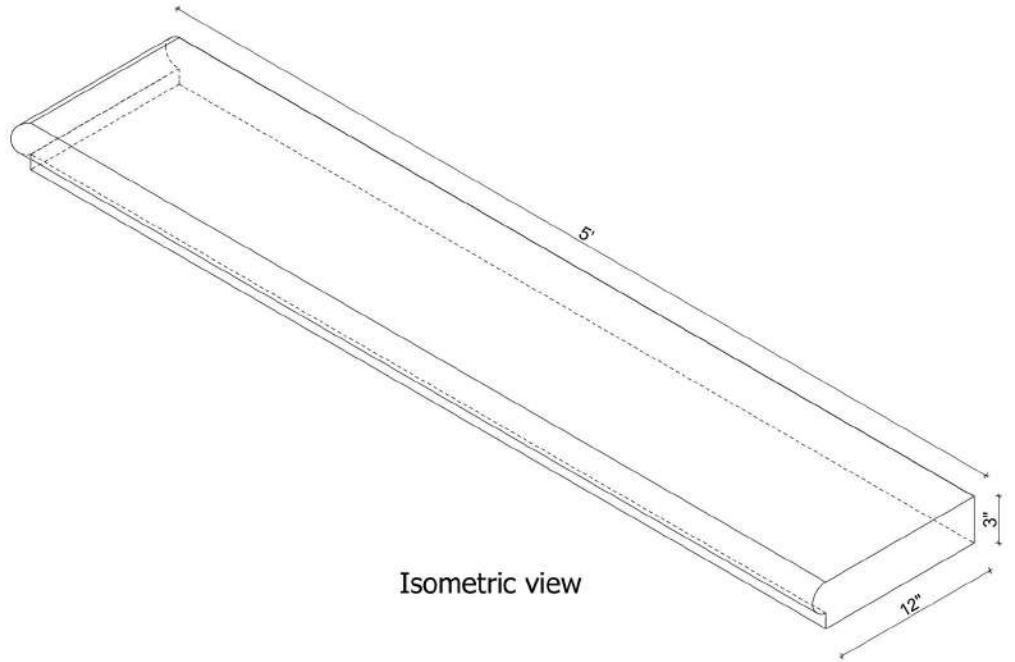

Mohan's Precast USA, Inc.

Side view

Isometric view

Front view

Qty:

(Color may vary)

(Standard length 48")

Product ID: STTRBN60LT