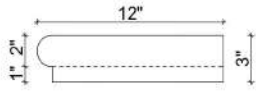

Mohan's Precast USA, Inc.

Side view

Isometric view

Front view

Qty:

(Color may vary)

(Standard length 48")

Product ID: STTRBN60LT