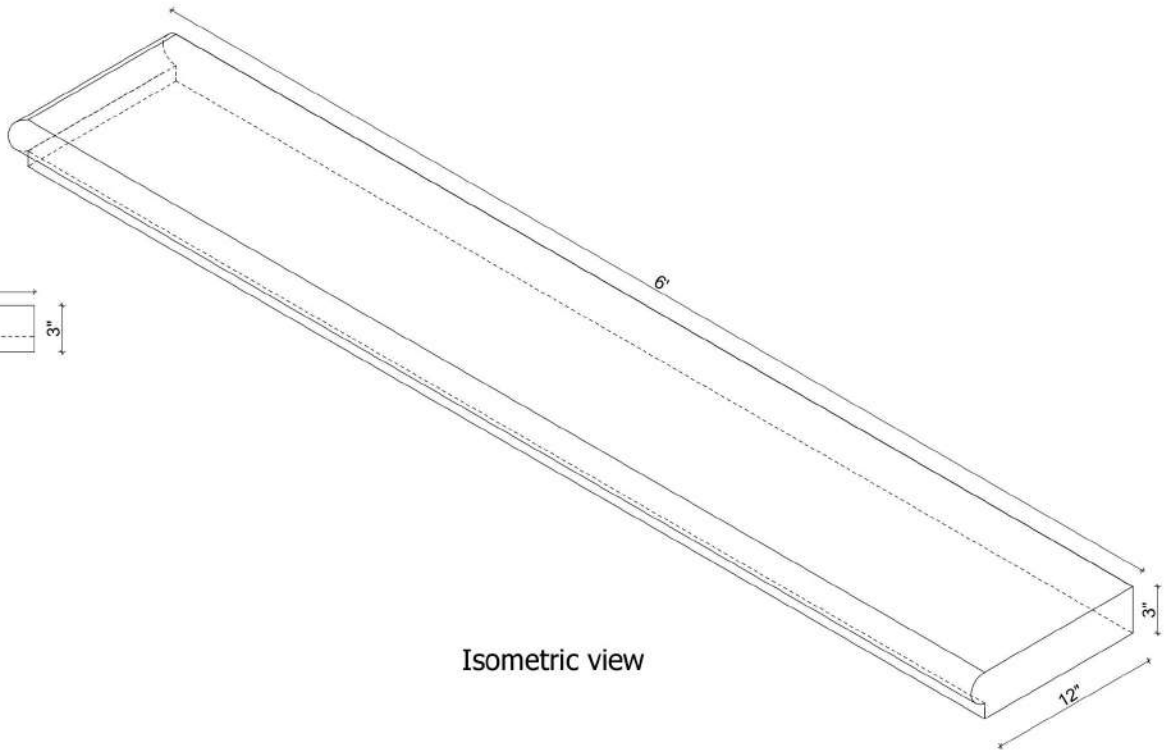

Mohan's Precast USA, Inc.

Side view

Isometric view

Front view

Qty:

(Color may vary)

(Standard length 48")

Product ID: STTRBN72LT

Date:

Client:

Project:

Approved by:

Color: White
 Buff
 Gray
 Custom

Texture: Smooth
 Light Etch
 Heavy Etch

Precast
 Cast Stone
 Limestone