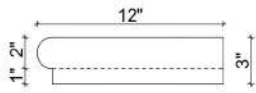

Mohan's Precast USA, Inc.

Side view

Isometric view

Front view

Qty:

(Color may vary)

(Standard length 48")

Product ID: STTRBN72LT