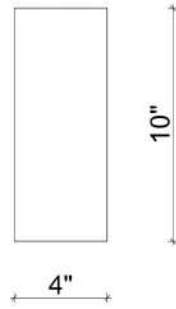

# Mohan's Precast USA, Inc.

Front View

Side View

Isometric View

Qty:

(Color may vary)

Product ID: KYFL10

Date: