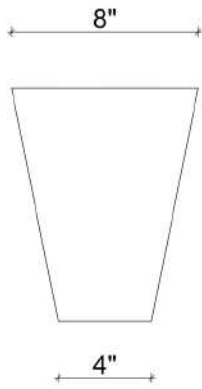

# Mohan's Precast USA, Inc.

Front View

Side View

Isometric View

Qty:

(Color may vary)

Product ID: KYFL10

Date: