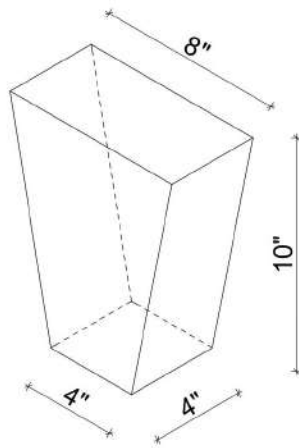

# Mohan's Precast USA, Inc.

Front View

Side View

Isometric View

Qty:

(Color may vary)

Product ID: KYFL10

Date: