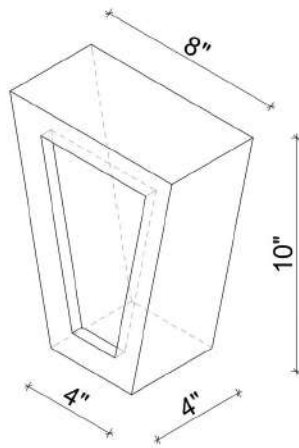

# Mohan's Precast USA, Inc.

Front View

Side View

Isometric View

Qty:

(Color may vary)

Product ID: KYRC10

Date: