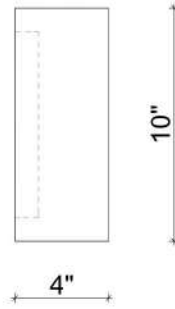

# Mohan's Precast USA, Inc.

Front View

Side View

Isometric View

Qty:

(Color may vary)

Product ID: KYRC10

Date: