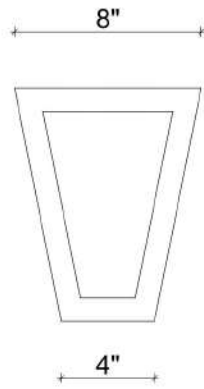

# Mohan's Precast USA, Inc.

Front View

Side View

Isometric View

Qty:

(Color may vary)

Product ID: KYRC10

Date: