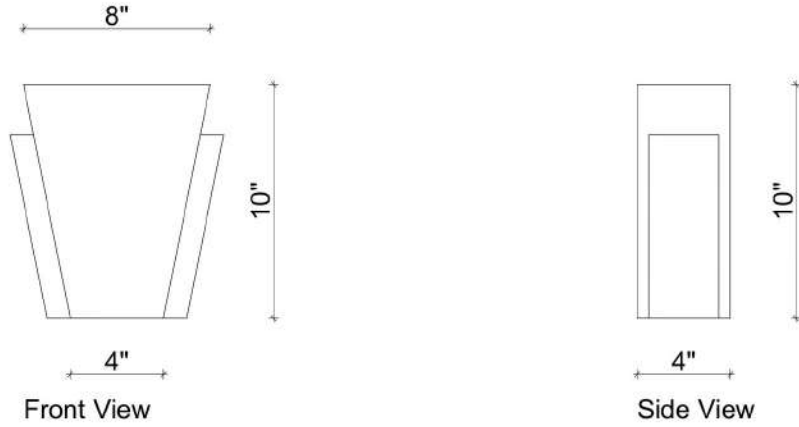

# Mohan's Precast USA, Inc.

Qty:

(Color may vary)

Product ID: KYBT10

Date:

Client:

Project:

Approved by: