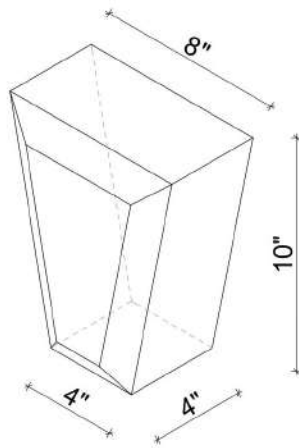

# Mohan's Precast USA, Inc.

Qty:

(Color may vary)

Product ID: KYCH10

Date:

Client:

Project:

Approved by: