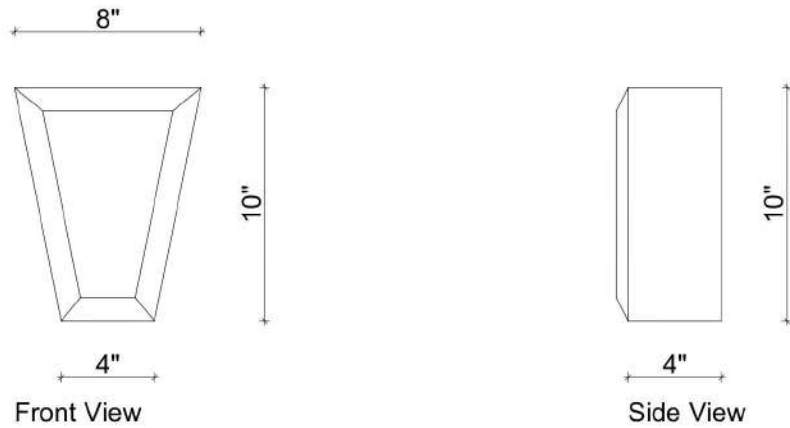

Mohan's Precast USA, Inc.